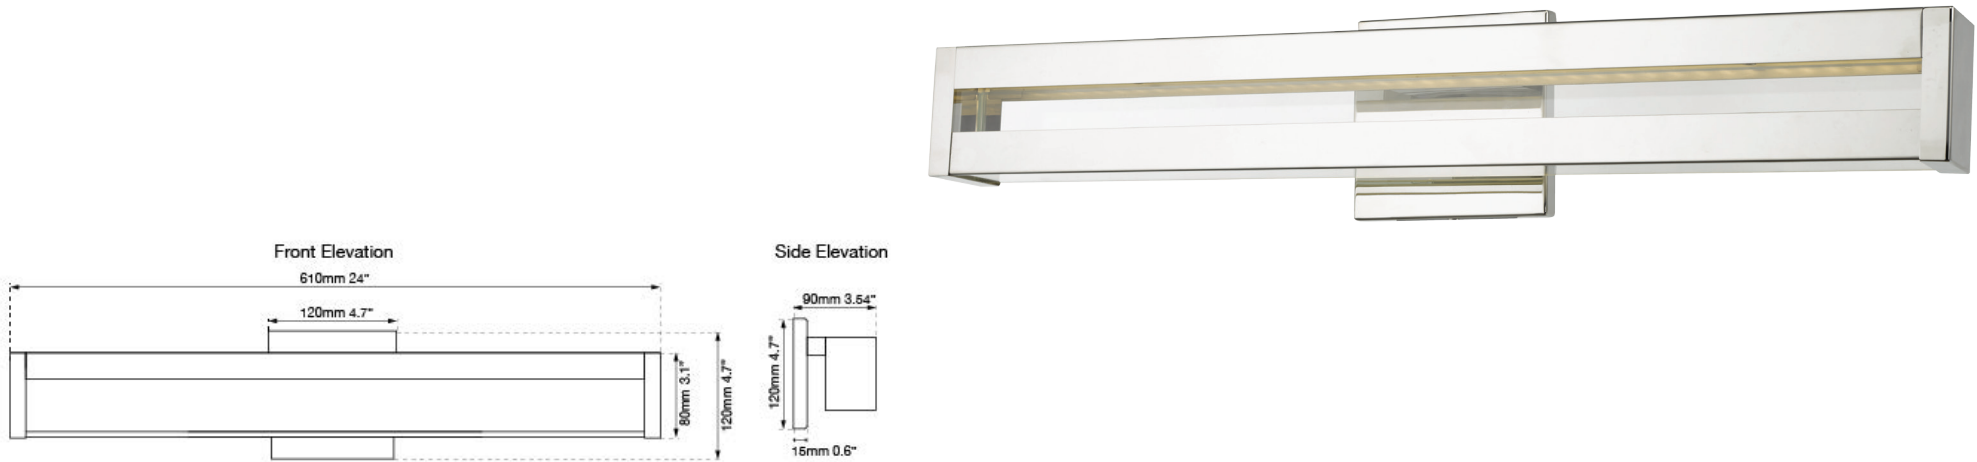

FAMILY NAME Awe **24" Framed Clear Miter Glass and Crystal Vanity with High Output Dimmable LED**
ABRA MODEL 20034WV-CH **UPC** 0

FIXTURE MATERIAL			
Frame Material	Finishes Available	Diffuser Type	Diffuser Finish
Metal	CH-Chrome	Glass	Clear

DIMENSIONS IN INCHES							
Diameter	Height	o.a.h	Width	Length	Ext	Weight	ADA
	4.7	4.7	2.2	24	4.3	5 lbs	ADA

CERTIFICATION		
Location	Rating	Compliance
Wall Mount only	Damp Location	cETLus

LAMPING										
Lamp Type	Lamp Qty	Wattage	Total Wattage	Lamp Base	Kelvin	CRI	Initial Lumen's	Lumen Per Watt	Delivered Lumen's Voltage	Voltage
LED	1	22	22	Solid State Module	3000k	90+	1760	80	1550 estimated	120v

COMPATIBLE DIMMER'S
20034WV_dimmers.pdfELV CL Triac

J-BOX TYPE
Standard 4 x 4 Octagon

SUPPLIED
Crystal Beads yes

SPECIAL NOTES