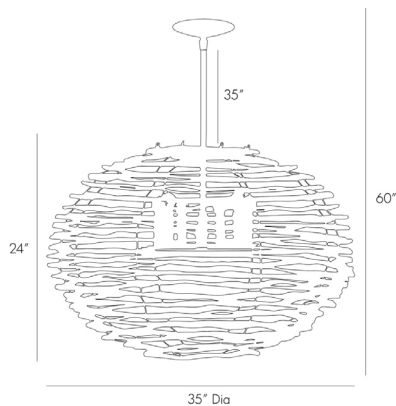

ARTERIO RS

ROOK LARGE CHANDELIER

45100
H: 60 IN, Dia: 35.00 IN
Natural Stained Wood, Black
Contract Suitable As Is

A mix of contemporary shape and organic materials. This hanging 6-light pendant is made of grey-washed wood carved in imperfect, undulating circles. Each of the concentric circles appears to float, but they are secure with filament wire. This is a natural element in a beach house over a driftwood dining table. Shown with small nostalgic loop bulbs. Additional chain available CHN-101.

APPEARANCE

Material	Wood
Finish	Natural
Top Coat/Sealant	false
Link	Open

DIMENSIONS

Pendant	H: 24 IN, Dia: 35.00 IN
Minimum Hanging Height	60 IN
Maximum Hanging Height	60 IN
Canopy	H: 1 IN, Dia: 5.75 IN

WIRING

Rating	Indoor Only
Cord	10 FT, Clear/Silver, SVT
Socket	6, Type B--E12 Other
Photographed Bulb	Nostalgic Loop Bulb
Maximum Watt	60
Voltage	110-120 V

CERTIFICATIONS

Certifications	Mexico Australia, European Union, United Arab Emirates, United States, Canada
----------------	--

COMPLIANCY

UL/ETL	Yes
CB	Yes
RoHS	true

SHIPPING

Shipping Requirements	TruckShip
Product Weight	19.5 LBS
Gross Weight 1	46.95 LBS
Shipping Box 1	H: 24 IN, L: 38 IN, W: 38 IN

REPLACEMENT PARTS

Replacement Part 1	CHN-101
Replacement Part 1 Dim	3'