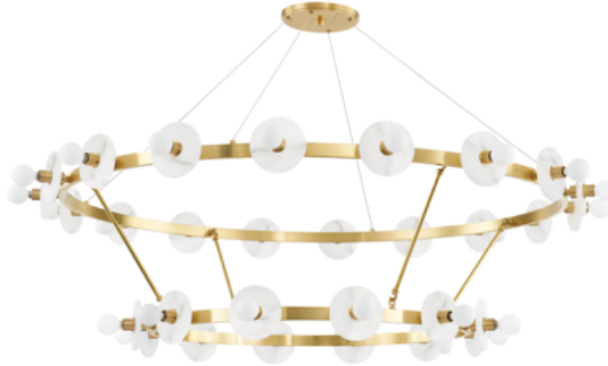

Austen

Product ID **4262-AGB**

DIMENSIONAL INFORMATION

Height	36.50"
ADA Compliant	No
Chain Length	10.00"
Hanging Type	CABLE -
Canopy/Backplate	8.00" D
Width	58.00"
Shade 1 Top W/Dia	4.73"
Top To Center	4.00"

SHADE INFORMATION

Shade Top	4.73"
Shade Material	Spanish Alabaster

SHIPPING INFORMATION

Carton 1	59.00" x 59.00" x 9.00"
Shipping Method	Truck Only

LAMPING INFORMATION

Bulb 1

(30) 6 Watt Max 120 VAC

Bulb Included	No
Socket Type	E12 Candelabra
	Base
Plug In	No