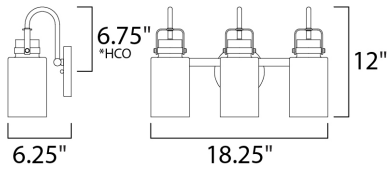

MEASUREMENTS

DIMENSION : 18.25" W x 12" H x 6.25" Ext
 BACK PLATE : 5.11" W x 5.11" H x 6.7" HCO
 HANGING WEIGHT : 1.58 lb

LAMPING

INPUT VOLTAGE : 120V
 LUMENS : 0 Rated
 BULB : 3 x 60W Incandescent E26 Medium , 180W Total
 BULB INCLUDED : (Not Included)
 DIMMABLE : Yes

*height from center of outlet to the top of the fixture

FINISHES OPTION

 Bronze / Gold

GLASS

Clear CL

MATERIAL

Steel, Glass

RATINGS