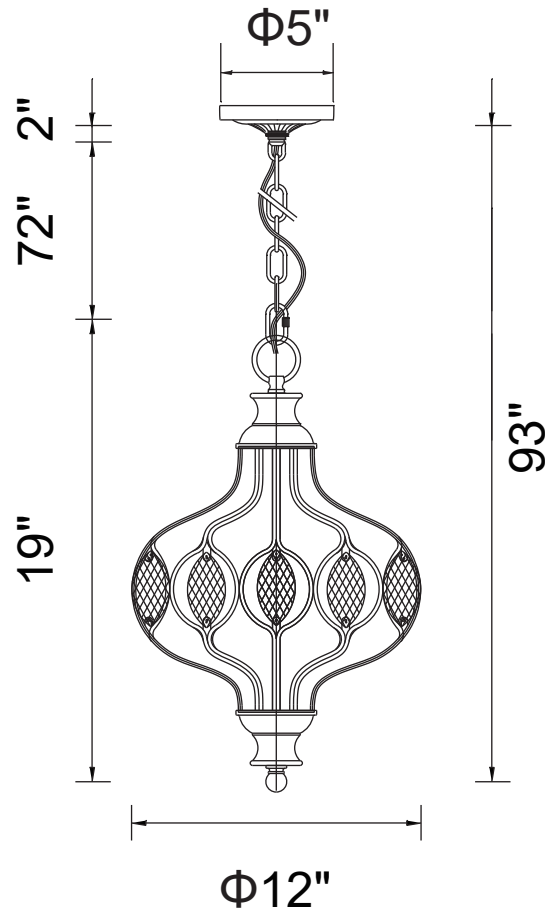

PROJECT: _____

FIXTURE TYPE: _____

LOCATION: _____

CONTACT/PHONE: _____

Item	9935P12-1-182
Collection	ALTAIR
Finish	Antique Bronze
Glass	-----
Crystal	Clear
Input	120V AC,60HZ,AC

Shade	-----
Length/Dia.	12"
Width/Ext.	-----
Height	19"
Maximum	93"
Lumens	-----

Light Source	E12
Bulb Info.	1×60W
Included	-----
Dimmable	Yes
Color	-----
Weight	