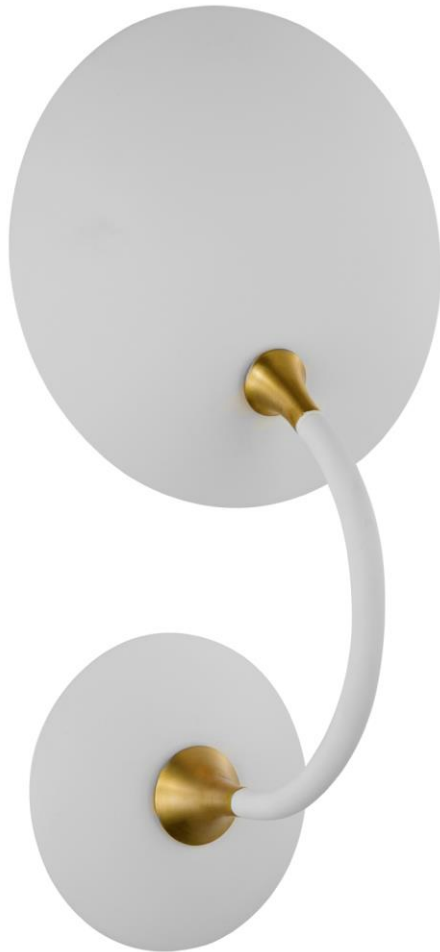

TEAR SHEET

Keira Medium Wall Wash Sconce

Item # TOB 2780WHT/HAB

Designer: Thomas O'Brien

Height: 15.25"

Width: 8"

Extension: 6.25"

Backplate: 4.75" Round

Finishes: BZ/HAB, HAB, PN, WHT/HAB

Socket: Dedicated LED

Wattage: 6w (500lm)

Note: UL Only

Top View

Side View

Front View