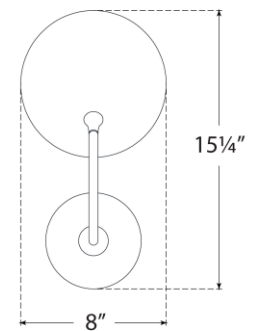

TEAR SHEET

Keira Medium Wall Wash Sconce

Item # TOB 2780WHT/HAB

Designer: Thomas O'Brien

Height: 15.25"

Width: 8"

Extension: 6.25"

Backplate: 4.75" Round

Finishes: BZ/HAB, HAB, PN, WHT/HAB

Socket: Dedicated LED

Wattage: 6w (500lm)

Note: UL Only

Top View

Side View

Front View