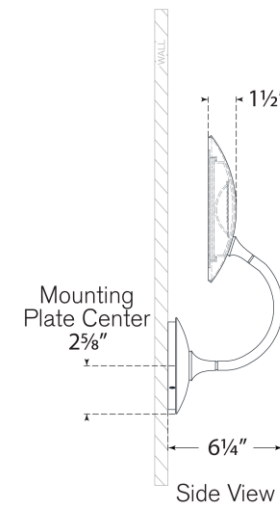

TEAR SHEET

Keira Medium Wall Wash Sconce

Item # TOB 2780WHT/HAB

Designer: Thomas O'Brien

Height: 15.25"

Width: 8"

Extension: 6.25"

Backplate: 4.75" Round

Finishes: BZ/HAB, HAB, PN, WHT/HAB

Socket: Dedicated LED

Wattage: 6w (500lm)

Note: UL Only

Top View

Side View

Front View