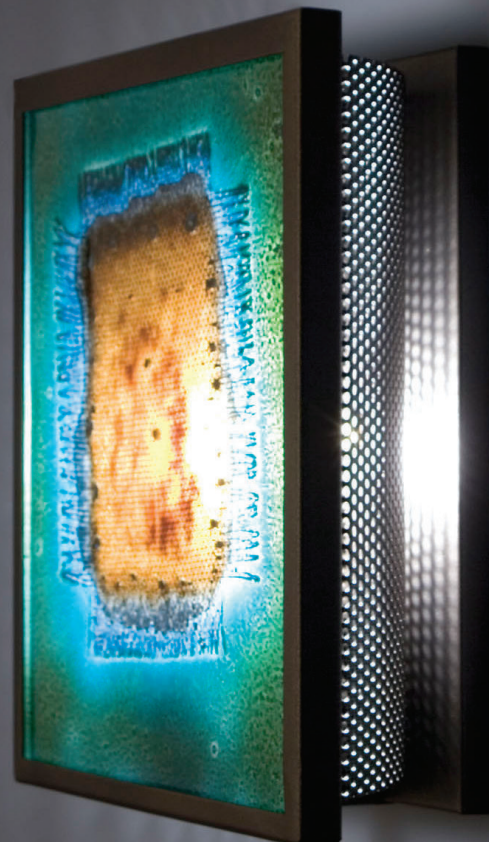

ADA  
COMPLIANT

F/N 1

F/N 1  
shown in bronze  
finish with Merlot glass

F/N 1  
shown in  
bronze finish  
with Half Moon  
Blue glass

F/N 1  
shown in  
stainless steel  
finish with Fuzzy glass

F/N 2  
shown in bronze finish  
with Mesh & Bits glass

F/N 3  
shown in bronze finish  
with Wired Blue glass

F/N 2

F/N 2 shown in  
bronze finish with  
Green Wired glass

F/N 3

F/N 3  
shown in  
bronze finish  
with Meadow glass

**ADA  
COMPLIANT**

# F/N 1 - F/N 2 - F/N 3

Framed by bronze powder-coated steel, the F/N 1, 2 & 3 showcase our collection of handmade Magic Art Glass. By using a combination of exotic elements and a myriad of glass techniques, we have produced an original, whimsical yet elegant line of fixtures illuminated with incandescent or Earth-friendly fluorescents.\*

## Technical and Mounting Information

F/N 1 Front

F/N 1 Side

**METAL  
FINISHES**

**Standard**

Bronze

Silver

Stainless Steel (F/N 1)