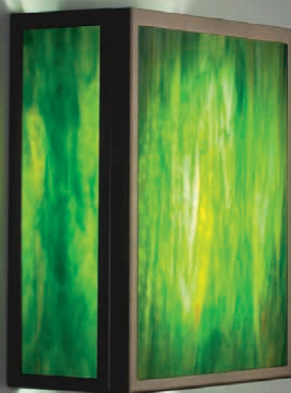

ADA  
COMPLIANT

F/N 1

F/N 1  
shown in bronze  
finish with Merlot glass

F/N 1  
shown in  
bronze finish  
with Half Moon  
Blue glass

F/N 1  
shown in  
stainless steel  
finish with Fuzzy glass

F/N 2  
shown in bronze finish  
with Mesh & Bits glass

F/N 3  
shown in bronze finish  
with Wired Blue glass

F/N 2

F/N 2 shown in  
bronze finish with  
Green Wired glass

F/N 3

F/N 3  
shown in  
bronze finish  
with Meadow glass

**ADA  
COMPLIANT**

# F/N 1 - F/N 2 - F/N 3

Framed by bronze powder-coated steel, the F/N 1, 2 & 3 showcase our collection of handmade Magic Art Glass. By using a combination of exotic elements and a myriad of glass techniques, we have produced an original, whimsical yet elegant line of fixtures illuminated with incandescent or Earth-friendly fluorescents.\*