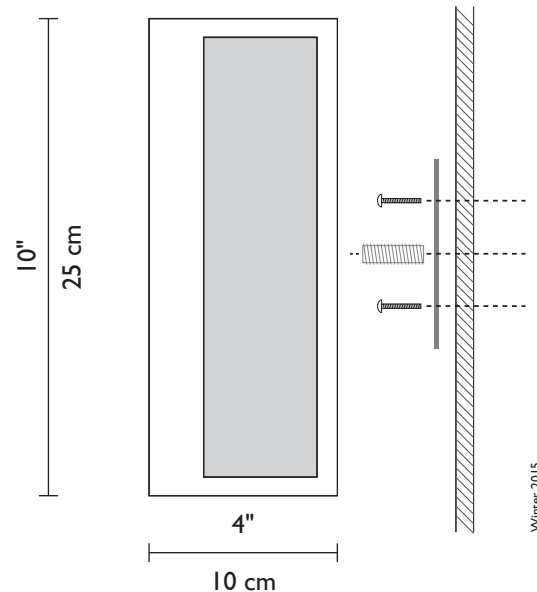

F/N 3 Side

LAMPING

F/N 1 - F/N 2 - F/N 3
1 x 60w (Max)
(E12) Candelabra Base

F/N 2 - F/N 3
2 x 13w (Max)
PL GX-23 Base

Damp Location

1881 Industrial Drive
Libertyville, IL 60048
Tele: 847.680.9043
Fax: 847.680.8140
www.wptdesign.com

*Fluorescent lamps not properly disposed of can be poisonous. Properly disposing of your old fluorescent lamps prevents the release of mercury into our water supply.