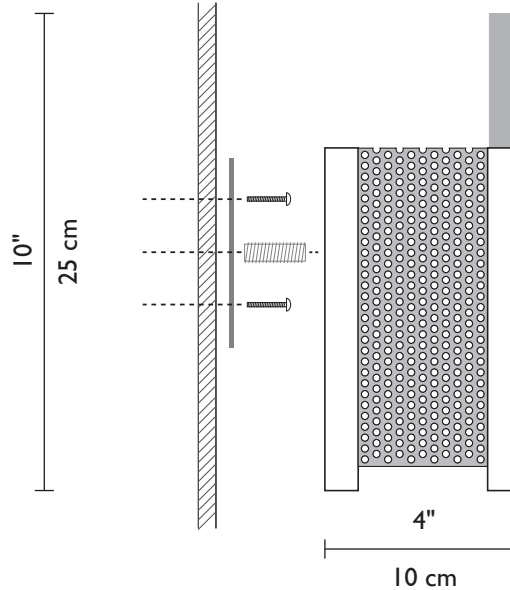

F/N 1 Side

**METAL
FINISHES**

Standard

Bronze

Silver

Stainless Steel (F/N 1)

Special

Wrought Iron

Visit our
showroom at the
Dallas Trade Mart

Made in USA