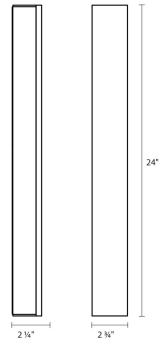

Project:

Solid Glass Bar LED Bath Bar Spec Sheet

SKU: 2592.13 Learn more at:
<https://sonnemanlight.com/solid-glass-bar-led-bath-bar>

Description: A thick, Solid Glass Bar reveals a generous yet pristine luminous edge from a white glass surface. Captured precisely within a chrome rectilinear beam, this luxury modern LED bar is ingeniously mounted to a surface by concealed magnets, with no visible screws or surface interruptions. Use where perfection is demanded.

Type #:

Dimensions

| | |
|--------------------|-------|
| Height: | 24" |
| Width: | 2.75" |
| Extends: | 2.25" |
| Minimum Extension: | 2.25" |
| Maximum Extension: | 2.25" |
| Size: | 24" |

Electrical Specs

Installation

| | |
|---------------------------|-------------------------------|
| Installation: | Licensed electrician required |
| Installation Orientation: | Any Orientation |

Shipping

| | |
|------------------------|---------------|
| Carton 1 L x W x H: | 29" X 6" X 6" |
| Carton 1 Gross Weight: | 10 LBS |
| Fixture Weight: | 8 |