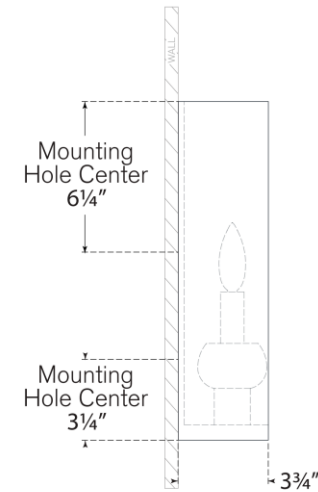

## Comtesse Medium Shield Sconce

Item # PCD 2100PN

Designer: Paloma Contreras

Height: 14"

Width: 5.25"

Extension: 3.75"

Backplate: 5.25" x 14" Rectangle

Finishes: BZ, HAB, PN

Socket: E12 Candelabra

Wattage: 6.5 LED B11

Weight: 3 Pounds

Top View

Side View

Front View