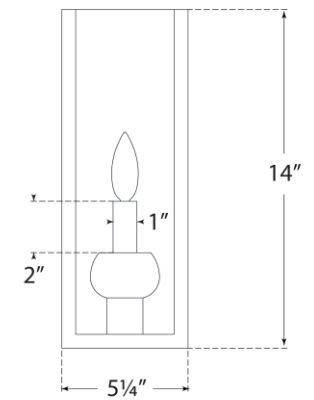

## Comtesse Medium Shield Sconce

Item # PCD 2100PN

Designer: Paloma Contreras

Height: 14"

Width: 5.25"

Extension: 3.75"

Backplate: 5.25" x 14" Rectangle

Finishes: BZ, HAB, PN

Socket: E12 Candelabra

Wattage: 6.5 LED B11

Weight: 3 Pounds

Top View

Side View

Front View