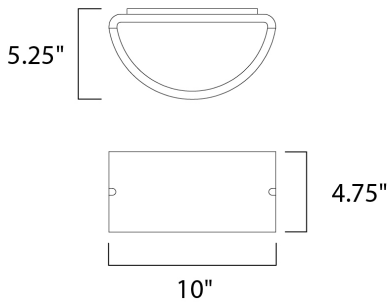

MEASUREMENTS

DIMENSION : 10" W x 4.75" H x 5.25" Ext
 BACK PLATE : 3.75" W x 3.75" H x 2.5" HCO
 HANGING WEIGHT : 2.38 lb

LAMPING

INPUT VOLTAGE : 120V
 LUMENS : 1,355 Rated
 BULB : 1 x 12W LED E26 Medium , 12W Total
 BULB INCLUDED : (Included)
 DIMMABLE : Triac CL
 CRI : 90+ CRI
 COLOR_TEMP : 3000K