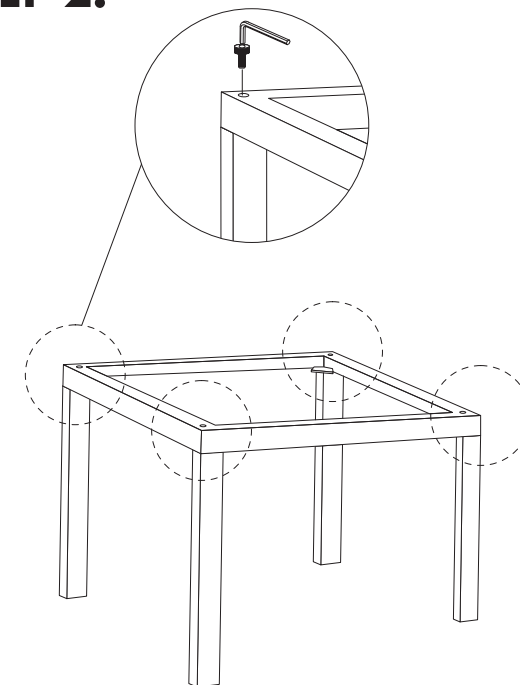

PARTS AND HARDWARE.

NOTES.

Thank you for purchasing this quality product! Be sure to check all packing material carefully for small part that may have come loose inside the carton during shipping.

CAUTION: The item is heavy, assembly should be performed by two people.

STEP 1.

STEP 2.

STEP 3.

STEP 4.