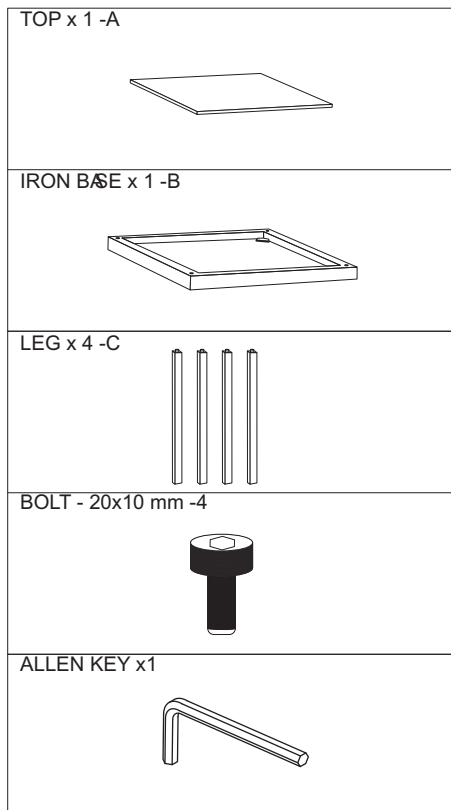

MOE'S

home collection

ASSEMBLY INSTRUCTIONS.

PARSON SIDE TABLE WHITE MARBLE

KY-1031-02

THANK YOU FOR YOUR PURCHASE!

PARTS AND HARDWARE.

NOTES.

Thank you for purchasing this quality product! Be sure to check all packing material carefully for small part that may have come loose inside the carton during shipping.

CAUTION: The item is heavy, assembly should be performed by two people.