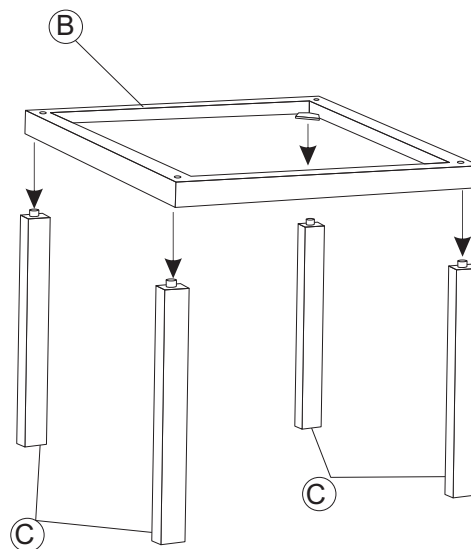

PARTS AND HARDWARE.

NOTES.

Thank you for purchasing this quality product! Be sure to check all packing material carefully for small part that may have come loose inside the carton during shipping.

CAUTION: The item is heavy, assembly should be performed by two people.

STEP 1.

STEP 2.

STEP 3.

STEP 4.