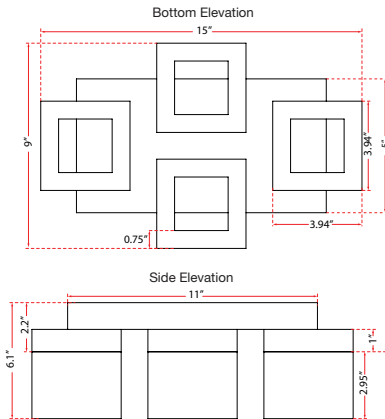

ABRA MODEL **30055FM-BN**

4Lt Wall or Ceiling Fixture with Square Edge Lite Dimmable LED Acrylic Shades

FAMILY NAME **Cubic**

UPC **00858083007634**

FIXTURE MATERIAL				FIXTURE DIMENSIONS IN INCHES										
Frame Material	Finishes Available	Diffuser Type	Diffuser Finish	Diameter	Height	o.a.h	Width	Length	Ext	Weight	ADA	Location	Rating	Compliance
Metal	BN-Brushed Nickel BZ-Bronze	Acrylic	White		4	6.1	9	15	6.1	11		Ceiling Mount only	Damp Location	cETL
LAMPING										Compatible Dimmers		Junction Box Type		SUPPLIED
Lamp Type	Lamp qty	Wattage	Max Wattage	Base	Kelvin	CRI	Initial Lumen's	Delivered Lumen's	Voltage			Standard 4 x 4 Octagon Box		
LED	4	5.6w	22.4w	Solid State Module	3000k	90+	1904	1333 estimated	120v					
SPECIAL NOTES														