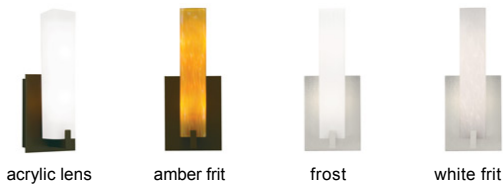

WALL COLLECTION

Cosmo Wall

DESCRIPTION

Rectilinear glass with metal base. Provides ambient and up-light. Includes two 120 volt, 40 watt mini-candelabra base lamps, 18 watt 2G11 base twin tube compact fluorescent lamp (electronic ballast included), or energy saving 10 watt, 450 lumen, 3000K LED module.. Incandescent version dimmable with standard incandescent dimmer. LED version dimmable with low-voltage electronic dimmer. ADA compliant.

INSTALLATION

This product can mount to either a 4" square electrical box with round plaster ring or an octagonal electrical box (not included).

WEIGHT

3.5lb / 1.59kg ±

frost

COLOR OPTIONS

acrylic lens

amber frit

frost

white frit

ORDERING INFORMATION

700WSCOS COLOR	FINISH	LAMP
Y ACRYLIC LENS	Z ANTIQUE BRONZE	INCANDESCENT 120V
A AMBER FRIT	C CHROME	-CF COMPACT FLUORESCENT 120V
F FROST	S SATIN NICKEL	-CF277 COMPACT FLUORESCENT 277V
W WHITE FRIT		-LED LED 3000K 120V
		- LED 3000K 277V
		LED277