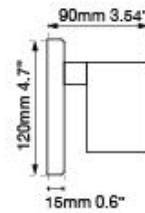

FAMILY NAME **Awe**

36" Framed Clear Miter Glass and Crystal Vanity with High Output Dimmable LED

ABRA MODEL **20035WV-CH** UPC **0**

Front Elevation

Side Elevation

FIXTURE MATERIAL

Frame Material	Finishes Available	Diffuser Type	Diffuser Finish
Metal	CH-Chrome	Glass	Clear

DIMENSIONS IN INCHES

Diameter	Height	o.a.h	Width	Length	Ext	Weight	ADA
	4.7	4.7	2.2	36.2	4.3	5 lbs	ADA

CERTIFICATION

Location	Rating	Compliance
Wall Mount only	Damp Location	cETLus

LAMPING

Lamp Type	Lamp Qty	Wattage	Total Wattage	Lamp Base	Kelvin	CRI	Initial Lumen's	Lumen Per Watt	Delivered Lumen's Voltage	Voltage
LED	1	28	28	Solid State Module	3000k	90+	2240	80	1950 estimated	120v