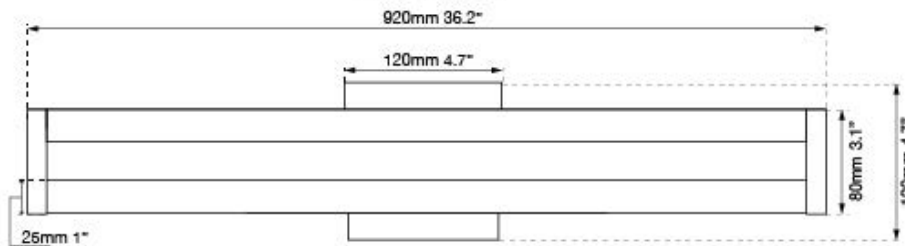

FAMILY NAME **Awe**

36" Framed Clear Miter Glass and Crystal Vanity with High Output Dimmable LED

ABRA MODEL **20035WV-CH** UPC **0**

Front Elevation

Side Elevation

FIXTURE MATERIAL

Frame Material	Finishes Available	Diffuser Type	Diffuser Finish
Metal	CH-Chrome	Glass	Clear

DIMENSIONS IN INCHES

Diameter	Height	o.a.h	Width	Length	Ext	Weight	ADA
	4.7	4.7	2.2	36.2	4.3	5 lbs	ADA

CERTIFICATION

Location	Rating	Compliance
Wall Mount only	Damp Location	cETLus

LAMPING

Lamp Type	Lamp Qty	Wattage	Total Wattage	Lamp Base	Kelvin	CRI	Initial Lumen's	Lumen Per Watt	Delivered Lumen's Voltage	Voltage
LED	1	28	28	Solid State Module	3000k	90+	2240	80	1950 estimated	120v