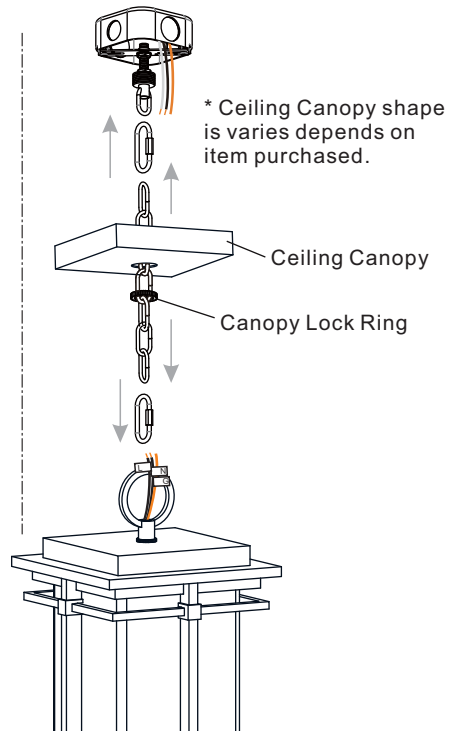

PACKAGE CONTENTS

MOUNTING HARDWARE

1 Install Fixture Loop

2 Install Shade

3 Install Crossbar Assembly

4 Install Fixture Chain

OPTIONAL: Adjust Chain as desired, using pliers and soft cloth (neither included).

Suggested chain length for Ceiling height:
 8 feet ceiling: use 9 links of chain and 2 quick links
 9 feet ceiling: use 19 links of chain and 2 quick links
 10 feet ceiling: use 29 links of chain and 2 quick links.

INSTALLATION

5 Pull Supply Wires

Pull the supply wires with ground wire through the chain alternate links.

6 Wiring

7 Install Ceiling Canopy

* Ceiling Canopy shape is varies depends on item purchased.

8 Install Bulb