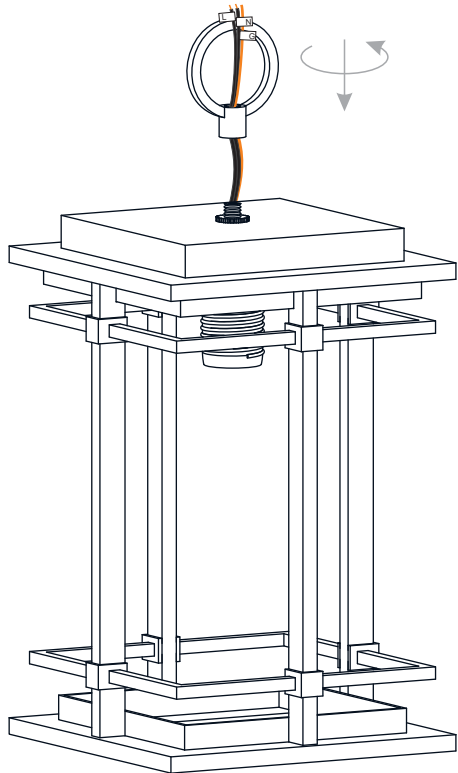

PACKAGE CONTENTS

MOUNTING HARDWARE

1 Install Fixture Loop

2 Install Shade

3 Install Crossbar Assembly

4 Install Fixture Chain

OPTIONAL: Adjust Chain as desired, using pliers and soft cloth (neither included).