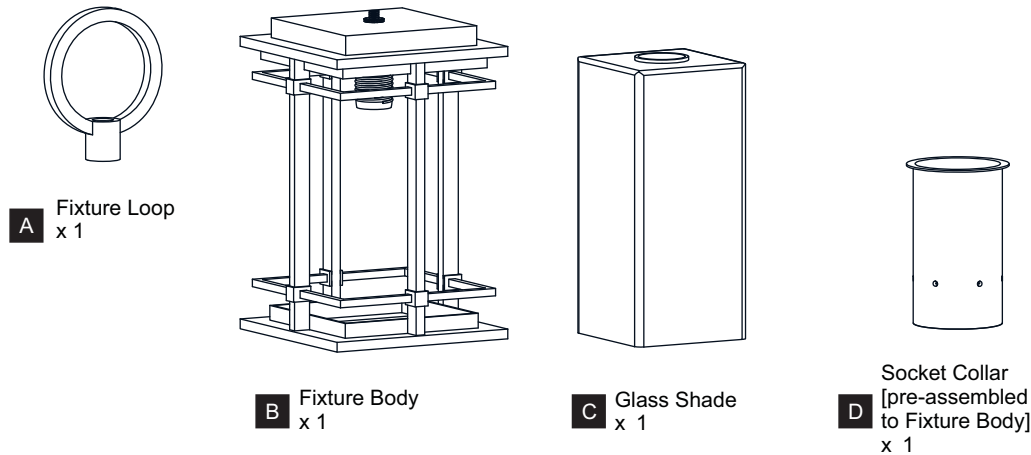

PACKAGE CONTENTS

MOUNTING HARDWARE

1 Install Fixture Loop

2 Install Shade

3 Install Crossbar Assembly

4 Install Fixture Chain

OPTIONAL: Adjust Chain as desired, using pliers and soft cloth (neither included).