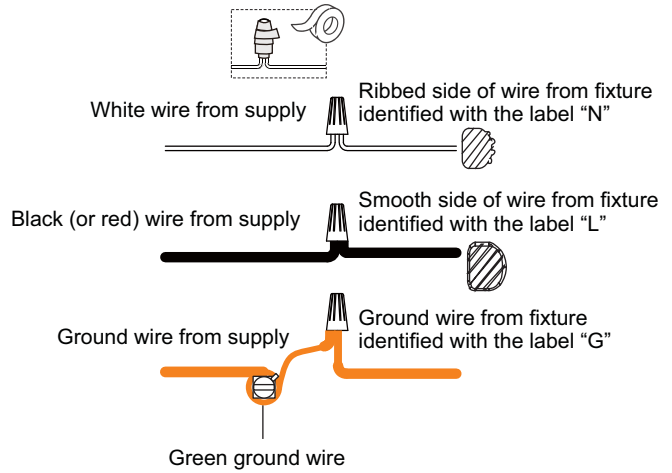

PACKAGE CONTENTS

MOUNTING HARDWARE

1 Install Fixture Loop

2 Install Shade

3 Install Crossbar Assembly

4 Install Fixture Chain

OPTIONAL: Adjust Chain as desired, using pliers and soft cloth (neither included).

Suggested chain length for Ceiling height:
 8 feet ceiling: use 9 links of chain and 2 quick links
 9 feet ceiling: use 19 links of chain and 2 quick links
 10 feet ceiling: use 29 links of chain and 2 quick links.

INSTALLATION

5 Pull Supply Wires

Pull the supply wires with ground wire through the chain alternate links.

6 Wiring

7 Install Ceiling Canopy

* Ceiling Canopy shape is varies depends on item purchased.

8 Install Bulb