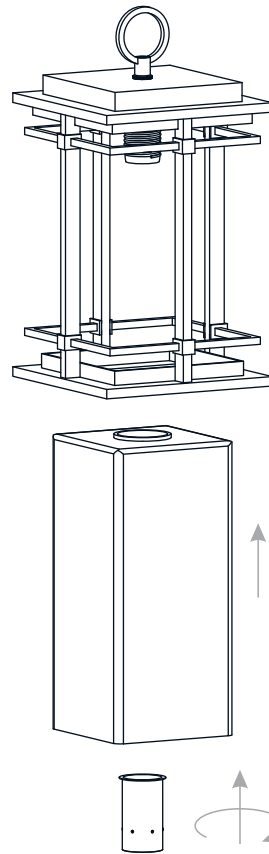

PACKAGE CONTENTS

MOUNTING HARDWARE

1 Install Fixture Loop

2 Install Shade

3 Install Crossbar Assembly

4 Install Fixture Chain

OPTIONAL: Adjust Chain as desired, using pliers and soft cloth (neither included).

Suggested chain length for Ceiling height:
 8 feet ceiling: use 9 links of chain and 2 quick links
 9 feet ceiling: use 19 links of chain and 2 quick links
 10 feet ceiling: use 29 links of chain and 2 quick links.

INSTALLATION

5 Pull Supply Wires

Pull the supply wires with ground wire through the chain alternate links.

6 Wiring

7 Install Ceiling Canopy

* Ceiling Canopy shape is varies depends on item purchased.

8 Install Bulb