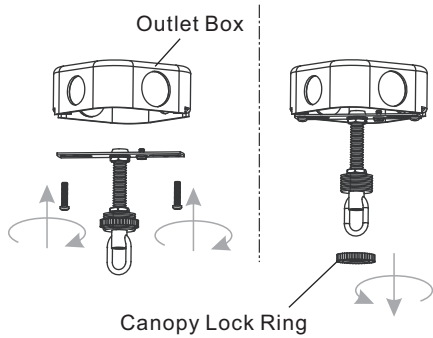

PACKAGE CONTENTS

MOUNTING HARDWARE

1 Install Fixture Loop

2 Install Shade

3 Install Crossbar Assembly

4 Install Fixture Chain

OPTIONAL: Adjust Chain as desired, using pliers and soft cloth (neither included).