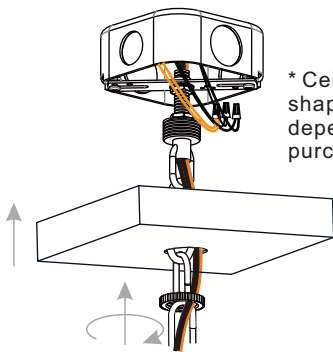

PACKAGE CONTENTS

MOUNTING HARDWARE

1 Install Fixture Loop

2 Install Shade

3 Install Crossbar Assembly

4 Install Fixture Chain

OPTIONAL: Adjust Chain as desired, using pliers and soft cloth (neither included).

INSTALLATION

5 Pull Supply Wires

Pull the supply wires with ground wire through the chain alternate links.

6 Wiring

7 Install Ceiling Canopy

* Ceiling Canopy shape is varies depends on item purchased.

8 Install Bulb