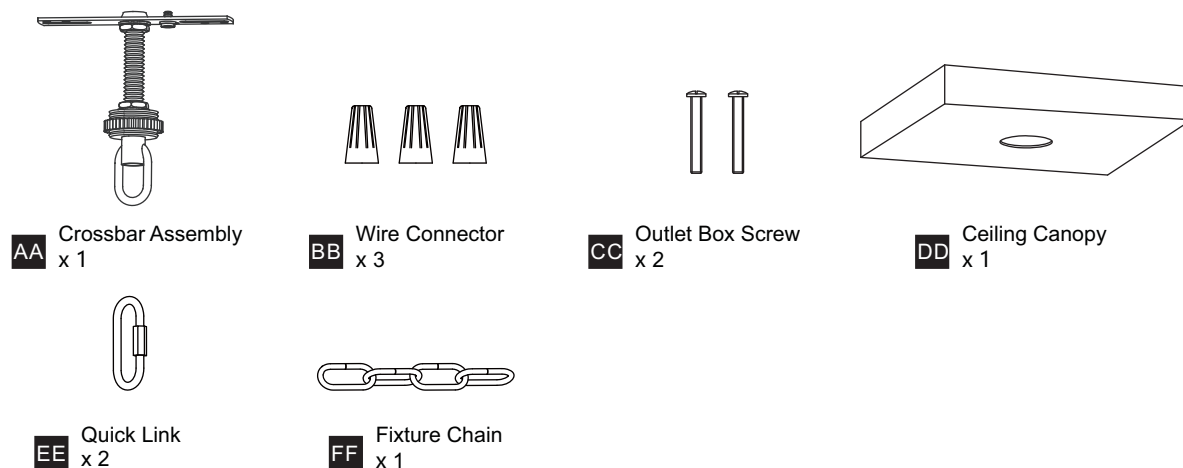

PACKAGE CONTENTS

MOUNTING HARDWARE

1 Install Fixture Loop

2 Install Shade

3 Install Crossbar Assembly

4 Install Fixture Chain

OPTIONAL: Adjust Chain as desired, using pliers and soft cloth (neither included).