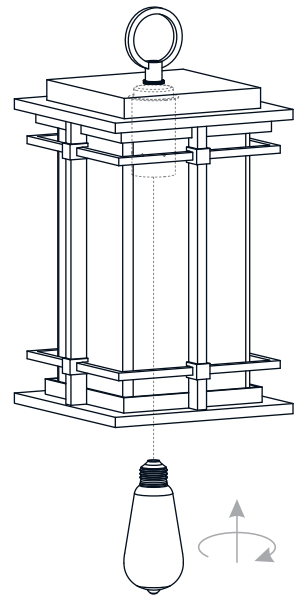

8 Install Bulb

Install one correct bulb referring to fixture markings and/or labels for maximum wattage.

Recommended Bulb Type (not included):

BULB BASE TYPE
Medium (E26)

BULB TYPE
TYPE A