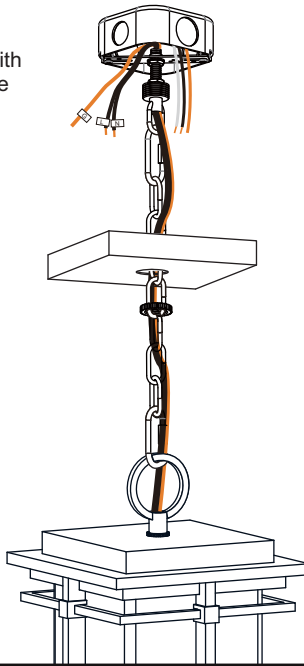

INSTALLATION

5 Pull Supply Wires

Pull the supply wires with ground wire through the chain alternate links.