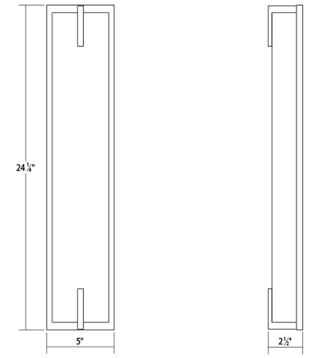

Project:

New Edge Bath Bar Spec Sheet

SKU: 3797.25 Learn more at:
<https://sonnemanlight.com/new-edge-bath-bar>

Description: Rescaled, resized, and reenergized with LED illumination in a reduced, more minimal form, New Edge LED bath bars are a perfectly proportioned, powerful rendition of a classically successful bath and sconce design.

Type #:

Dimensions

Height:	24"
Width:	5"
Extends:	2.75"
Minimum Extension:	2.75"
Maximum Extension:	2.75"
Size:	24"
Canopy/Backplate/Base Width:	5
Canopy/Backplate/Base Depth:	0.5
Canopy/Backplate/Base Height:	24

Installation

Installation:	Licensed electrician required
Installation Orientation:	Any Orientation

Shipping

Carton 1 L x W x H:	29" X 10" X 8"
Carton 1 Gross Weight:	8 LBS

Shade

Shade 1 Material:	White Etched Glass
-------------------	--------------------