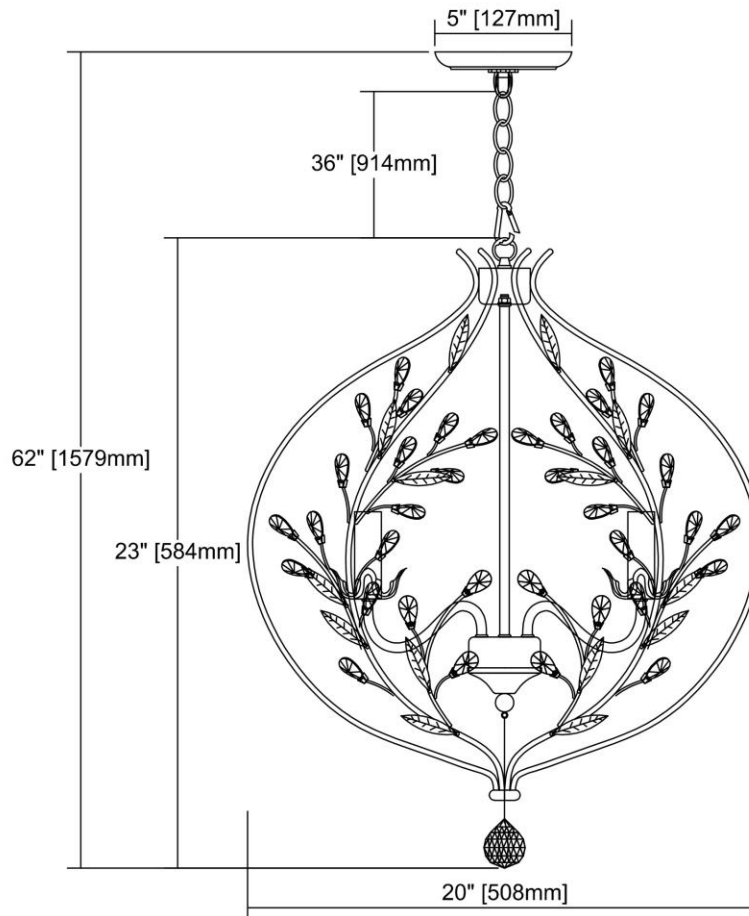

ITEM #:	18136/5
UPC	748119101828
Description	Circeo 5-Light Chandelier in Deep Rust with Crystal
Finish	Deep Rust
Materials	Crystal, Metal
Brand	ELK Lighting
Collection	Circeo
Category	Indoor Lighting
Type	Chandelier

ITEM DIMENSIONS				RATINGS & SPECIFICATIONS				
Width	16 inches			Safety Rating	UL		Certification	N/A
Depth	20 inches			ADA Compliant	N/A		Voltage	N/A
Height	23 inches			BULBS / SOCKETS				
Weight	9 pounds			Quantity	5		Wattage	60 watts
ADDITIONAL DIMENSIONS				Included	No		Type	B11 (E12 Candelabra Base)
Backplate / Canopy	N/A			Other	N/A			
HCWO	N/A			CHAIN / CORD INFORMATION				
Min. Extension	N/A			Chain	N/A		Cord	N/A
Max. Extension	N/A			SHADE / GLASS DETAILS				
OVERALL HEIGHT				Shade/Glass Description	Crystal			
Min.	N/A		Max.	N/A				
EXTENSION ROD(S)				Width	N/A		Height	N/A
N/A				Width at Top	N/A		Width at Bottom	N/A