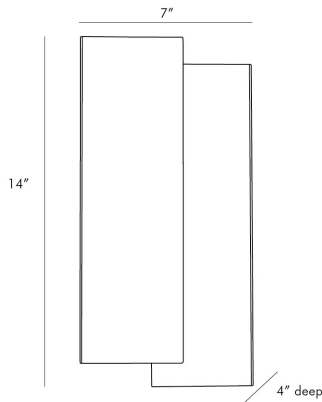

ARTERIOS

DRISCOLL SCONCE

49393

H: 14 IN, W: 7 IN, D: 4 IN

Antique Brass

Contract Suitable As Is

The sleek and straightforward design of the Driscoll is more of a modern work of art than a contemporary light solution. Two staggered steel planes in different finishes slightly overlap one another—one in antique brass one in heritagebrass—creating a contrast that is highlighted when in use. Its bulbs are neatly concealed between the metal planks offering a soft glow that peeks out from behind. Damp-rated, although limited covered outdoor conditions may affect finish.

APPEARANCE

Material	Steel
Finish	Antique Brass, Heritage Brass
Top Coat/Sealant	false

DIMENSIONS

Center Of Mount From Btm	7 IN
Backplate	H: 9.5 IN, W: 4.5 IN, D: 0.5 IN
Mount	H: 9 IN, W: 4 IN

WIRING

Rating	Damp
Cord	1 FT, Black/White, SVT
Socket	2, Type B - E12
Maximum Watt	40
Voltage	110-120 V

CERTIFICATIONS

Certifications	Mexico European Union, United Arab Emirates, United States, Canada
----------------	---

COMPLIANCY

UL/ETL	Yes
CB	Yes
RoHS	true

SHIPPING

Product Weight	4 LBS
Gross Weight 1	5.9 LBS
Shipping Box 1	H: 10.8 IN, L: 16.8 IN, W: 10 IN