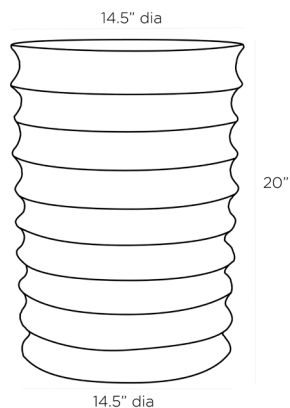

ARTERIO RS

REIKO ACCENT TABLE

6964

H: 20 IN, Dia: 14.50 IN

White Gesso

Contract Recommendations: Adding a lacquer coating provides additional protection

Inspired by the finger grooves seen in handmade pottery, the Reiko accent table is created in brush strokes of white gesso over iron. The drum-shaped side table casts shadows, as light bounces off its textural recesses. Finish will vary.

APPEARANCE

Material	Iron
Finish	White Gesso
Finish Will Vary	true
Top Coat/Sealant	false

DIMENSIONS

Foot Print	Dia: 14.50 IN
------------	---------------

SHIPPING

Product Weight	13.5 LBS
Gross Weight 1	28.35 LBS
Shipping Box 1	H: 18 IN, L: 18 IN, W: 24.5 IN