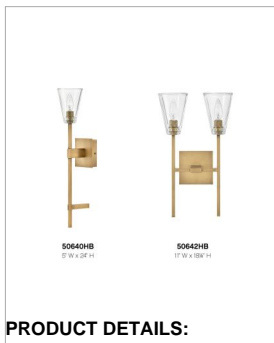

AUDEN

50642HB

SMALL TWO LIGHT VANITY

Sleek and feminine, Auden showcases a dramatic minimalist design with refined details. Thick clear glass shades gleam against elegant elongated stems and a sleek square backplate. Available in three finishes, Auden's streamlined silhouette adds understated yet upscale sophistication to any interior space.

DETAILS	
FINISH:	Heritage Brass
MATERIAL:	Steel
GLASS:	Clear
DIMMABLE:	YES, WITH DIMMABLE LAMP (NOT INCLUDED)

DIMENSIONS	
WIDTH:	11"
HEIGHT:	18.3"
WEIGHT:	8lb
BACK PLATE:	5" Sq.
EXTENSION:	6"
TOP TO OUTLET:	11.25"

LIGHT SOURCE	
LIGHT SOURCE:	Socketed
WATTAGE:	2-5w Cand. LED, 60w Equiv.
VOLTAGE:	120v

SHIPPING	
CARTON LENGTH:	17.7
CARTON WIDTH:	9.8
CARTON HEIGHT:	13.8
CARTON WEIGHT:	10.6

PRODUCT DETAILS:

- Mounting hardware is hidden on the back plate to ensure a clean silhouette
- Suitable for use in dry (indoor) locations as defined by NEC and CEC. Meets United States UL Underwriters Laboratories & CSA Canadian Standards Association Product Safety Standards.
- Striking and glamorous silhouette with luxe details and a rich finish that makes a dramatic statement