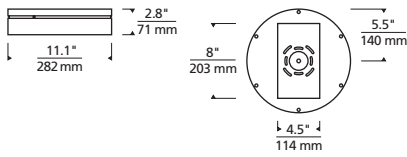

Ceiling or wall mounting option

SPECIFICATIONS

DELIVERED LUMENS	1143 LED
WATTS	22.1 LED
VOLTAGE	120V, 277V (LED Only)
DIMMING	ELV
LIGHT DISTRIBUTION	Symmetric
MOUNTING OPTIONS	Wall or Ceiling
CCT	3000K or 4000K
CRI	90+
COLOR BINNING	3 Step
BUG RATING	B1-U3-G1
DARK SKY	Compliant (Ceiling)
WET LISTED	IP65
GENERAL LISTING	ETL
CALIFORNIA TITLE 24	Can be used to comply with CEC 2016 Title 24 Part 6 for outdoor use. Registration with CEC Appliance Database not required.
START TEMP	-30°C
FIELD SERVICEABLE LED	No
CONSTRUCTION	Aluminum
HARDWARE	Stainless Steel
FINISH	Powder Coat
LED LIFETIME	L70; 70,000 Hours
WARRANTY*	5 Years

* Visit techlighting.com for specific warranty limitations and details.

CIRQUE LARGE
shown in bronze

CIRQUE LARGE
shown in charcoal

ORDERING INFORMATION

7000WCQ	SHAPE	CRI/CCT	FINISH	VOLTAGE
L	LARGE - 11"	930 90 CRI, 3000K 940 90 CRI, 4000K INC INCANDESCENT*	Z BRONZE H CHARCOAL	120 120V 277 277V

*120V ONLY

CIRQUE LARGE WALL/CEILING

Cirque Large

PHOTOMETRICS*

*For latest photometrics, please visit www.techlighting.com/OUTDOOR

CIRQUE LARGE

Total Lumen Output: 1143
 Total Power: 22.1
 Luminaire Efficacy: 51.5
 Color Temp: 3000K
 CRI: 90+
 BUG Rating: B1-U3-G1