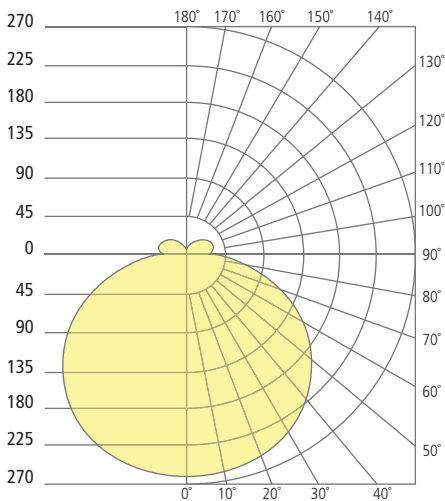

* Visit techlighting.com for specific warranty limitations and details.

CIRQUE LARGE
shown in bronze

CIRQUE LARGE
shown in charcoal

ORDERING INFORMATION

7000WCQ	SHAPE	CRI/CCT	FINISH	VOLTAGE
L	LARGE - 11"	930 90 CRI, 3000K 940 90 CRI, 4000K INC INCANDESCENT*	Z BRONZE H CHARCOAL	120 120V 277 277V

*120V ONLY

CIRQUE LARGE WALL/CEILING

Cirque Large

PHOTOMETRICS*

*For latest photometrics, please visit www.techlighting.com/OUTDOOR

CIRQUE LARGE

Total Lumen Output: 1143
 Total Power: 22.1
 Luminaire Efficacy: 51.5
 Color Temp: 3000K
 CRI: 90+
 BUG Rating: B1-U3-G1