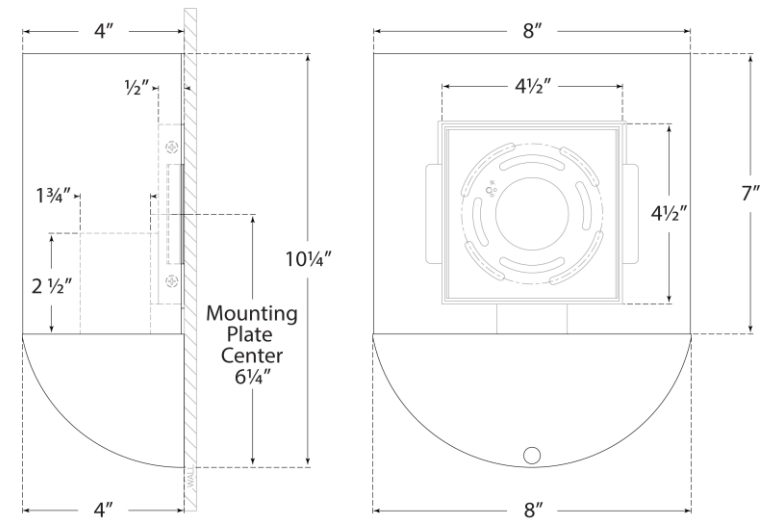

SPEC SHEET

Crescent Small Sconce

Item # BBL 2155G-WG

Designer: Barbara Barry

Height: 10.25"

Width: 8"

Extension: 4"

Backplate: 4.5" Square

Finishes: BSL, GI, PN, WHT

Glass Options: WG

Socket: E26 Keyless

Wattage: 14.5 LED A

Side View

Front View