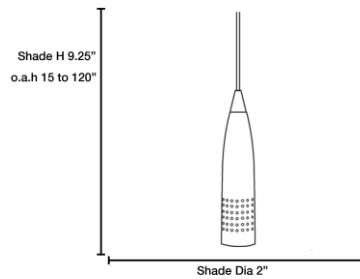

FIXTURE	BACKPLATE / CANOPY
Length:	Length
Width:	Width:
Diameter 2"	Diameter:
Height: 9.25"	Height:
Extension:	
Overall Height: 11-120"	

TECHNICAL SPECIFICATIONS

SPECIFICATIONS

Frame Material: Metal
Diffuser Material: N/A
Lamping Type: GU-5.3 (Replaceable L Jbox: N/A
Lamping Base: GU-5.3 Lamp Wattage: 6 W
Lamp Quantity: 1 Total Wattage: 6 W
Voltage: 12v Lamps Included: Yes

Additional Notes:

10 feet of coated co-axial cable included

Project Name: _____

Location: _____

Type: _____

Quantity: _____

Notes: _____

LINE DRAWING