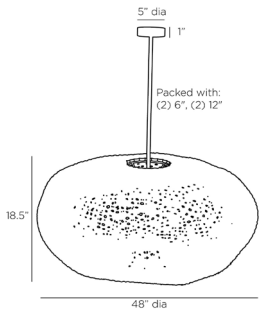

ARTERIOS

YARA CHANDELIER

DLS08
H: 20.5 IN, Dia: 48.00 IN
White
Contract Suitable As Is

White beechwood hand-carved rings are strung together to reflect a dreamy cumulous cloud. Hung from an iron pipe finished in antique brass, the asymmetrical form of the Yara was made to reflect intriguing shadows on walls and ceilings. This design was made from sustainable materials. Finish will vary.

APPEARANCE

Material	Iron, Wood
Material Type	Beech
Finish	Antique Brass
Finish Will Vary	true
Top Coat/Sealant	true

DIMENSIONS

Pendant	H: 18.5 IN, Dia: 48.00 IN
Minimum Hanging Height	20.5 IN
Maximum Hanging Height	44.5 IN
Canopy	H: 1 IN, Dia: 5.00 IN

WIRING

Rating	Indoor Only
Suggested Bulb Type	G25
Cord	10 FT, Clear/Silver, SVT
Socket	4, Type B - E12
Photographed Bulb	3" Clear Globe Bulb
Maximum Watt	40
Voltage	110-120 V

CERTIFICATIONS

Certifications	Mexico Australia, European Union, United Arab Emirates, United States, Canada
----------------	--

COMPLIANCY

UL/ETL	Yes
CB	Yes
RoHS	true

SHIPPING

Shipping Requirements	TruckShip
Product Weight	37.1 LBS
Gross Weight 1	66.15 LBS
Shipping Box 1	H: 24 IN, L: 48.5 IN, W: 48.5 IN

REPLACEMENT PARTS

Replacement Part 1	PIPE-464
Replacement Part 1 Dim	(1) 6", (1) 12"
Replacement Part 2	CANOPY-519
Replacement Part 2 Dim	1" x 5" DIA