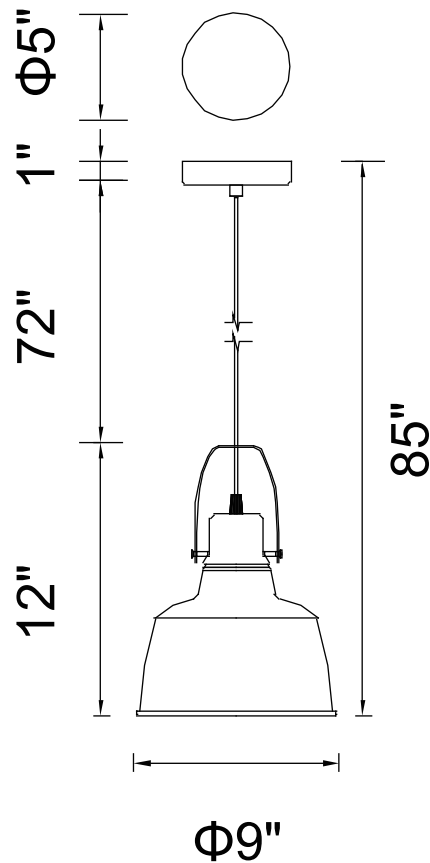

PROJECT: _____

FIXTURE TYPE: _____

LOCATION: _____

CONTACT/PHONE: _____

Item	9845P9-1-101
Collection	ELISA
Finish	Black
Glass	-----
Crystal	-----
Input	120V AC,60HZ,AC

Shade	-----
Length/Dia.	9"
Width/Ext.	-----
Height	12"
Maximum	85"
Lumens	-----

Light Source	E26
Bulb Info.	1×60W
Included	-----
Dimmable	Yes
Color	-----
Weight	