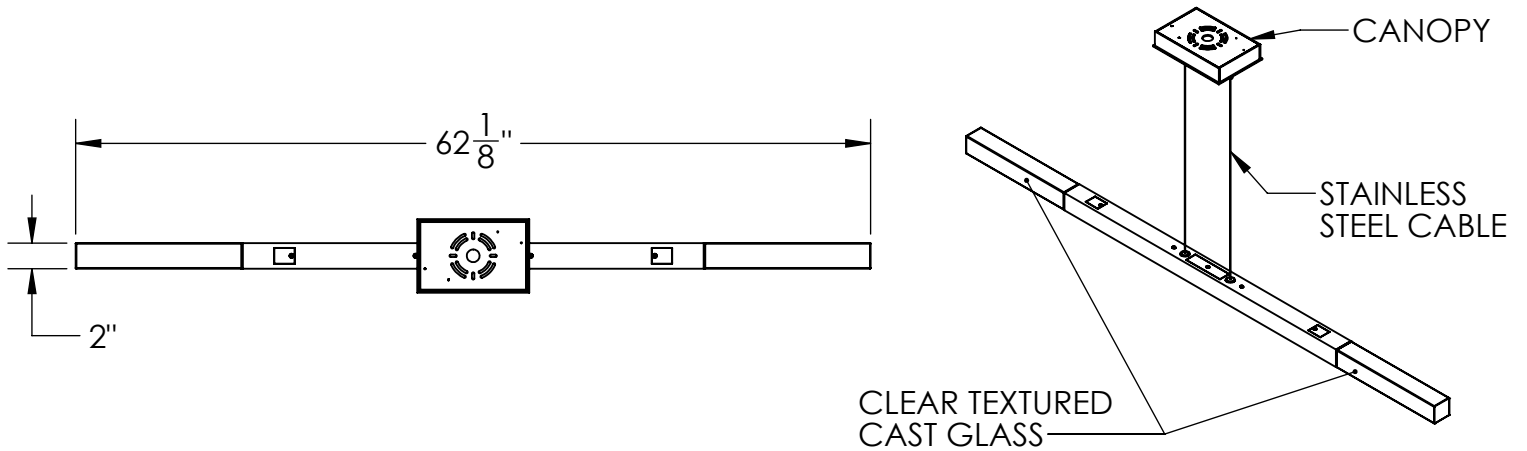

Collection: AXIS

Product #: PLB0060-62

All dimensions are shown in inches unless otherwise stated. Visit hammertonstudio.com for product options.

3/8/2022 (E)

Mounting Packet: T	Weight(lbs.): 21	Electrical Type: LED	CCT: 2700/3000 K
UL Location: DRY	Elec. Qty: 6	Wattage: 16	Voltage: 120
Finish: SEE WEB SITE FOR OPTIONS	Source Lumens: Ambient:1399	Down:933	
Top Diffuser: N/A	Dimmable: Forward/Reverse Phase to 1%		
Bottom Diffuser: Frosted Acrylic	CRI: 93+	Power Factor: >0.9	

All Hammerton fixtures are handcrafted by artisans. Subtle imperfections reflect the mark of the artisan and should be expected in any handcrafted product. Dimensions may vary up to 7/8".

© Copyright 2021. All rights in design, detail or invention of this drawing are reserved as the property of Hammerton. Any imitation or adaptation without written consent is strictly prohibited.