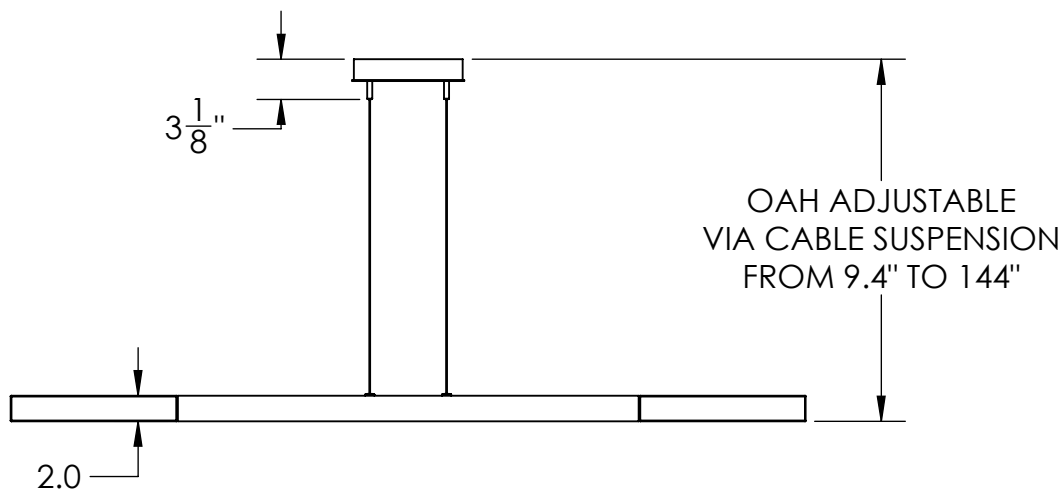

Collection: AXIS

Product #: PLB0060-62

All dimensions are shown in inches unless otherwise stated. Visit hammertonstudio.com for product options.

3/8/2022 (E)

Mounting Packet: T	Weight(lbs.): 21	Electrical Type: LED	CCT: 2700/3000 K
UL Location: DRY	Elec. Qty: 6	Wattage: 16	Voltage: 120
Finish: SEE WEB SITE FOR OPTIONS	Source Lumens: Ambient:1399	Down:933	
Top Diffuser: N/A	Dimmable: Forward/Reverse Phase to 1%		
Bottom Diffuser: Frosted Acrylic	CRI: 93+	Power Factor: >0.9	

All Hammerton fixtures are handcrafted by artisans. Subtle imperfections reflect the mark of the artisan and should be expected in any handcrafted product. Dimensions may vary up to 7/8".

© Copyright 2021. All rights in design, detail or invention of this drawing are reserved as the property of Hammerton. Any imitation or adaptation without written consent is strictly prohibited.