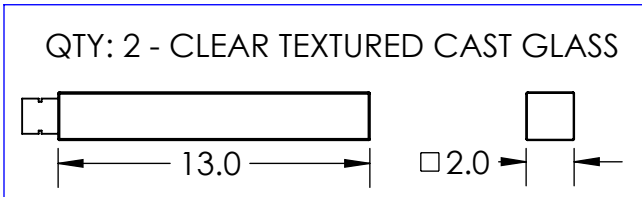

Collection: AXIS

Product #: PLB0060-62

All dimensions are shown in inches unless otherwise stated. Visit hammertonstudio.com for product options.

3/8/2022 (E)

Mounting Packet: T	Weight(lbs.): 21	Electrical Type: LED	CCT: 2700/3000 K
UL Location: DRY	Elec. Qty: 6	Wattage: 16	Voltage: 120
Finish: SEE WEB SITE FOR OPTIONS	Source Lumens: Ambient:1399	Down:933	
Top Diffuser: N/A	Dimmable: Forward/Reverse Phase to 1%		
Bottom Diffuser: Frosted Acrylic	CRI: 93+	Power Factor: >0.9	

All Hammerton fixtures are handcrafted by artisans. Subtle imperfections reflect the mark of the artisan and should be expected in any handcrafted product. Dimensions may vary up to 7/8".

© Copyright 2021. All rights in design, detail or invention of this drawing are reserved as the property of Hammerton. Any imitation or adaptation without written consent is strictly prohibited.