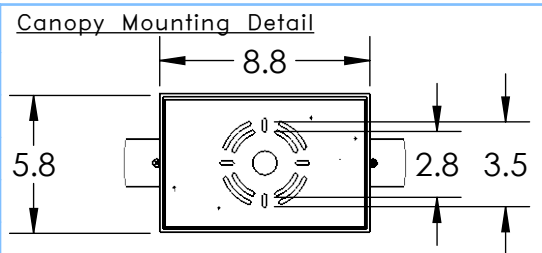

Collection: AXIS

Product #: PLB0060-62

All dimensions are shown in inches unless otherwise stated. Visit hammertonstudio.com for product options.

3/8/2022 (E)

Mounting Packet: T	Weight(lbs.): 21	Electrical Type: LED	CCT: 2700/3000 K
UL Location: DRY	Elec. Qty: 6	Wattage: 16	Voltage: 120
Finish: SEE WEB SITE FOR OPTIONS	Source Lumens: Ambient:1399	Down:933	
Top Diffuser: N/A	Dimmable: Forward/Reverse Phase to 1%		
Bottom Diffuser: Frosted Acrylic	CRI: 93+	Power Factor: >0.9	

All Hammerton fixtures are handcrafted by artisans. Subtle imperfections reflect the mark of the artisan and should be expected in any handcrafted product. Dimensions may vary up to 7/8".

© Copyright 2021. All rights in design, detail or invention of this drawing are reserved as the property of Hammerton. Any imitation or adaptation without written consent is strictly prohibited.