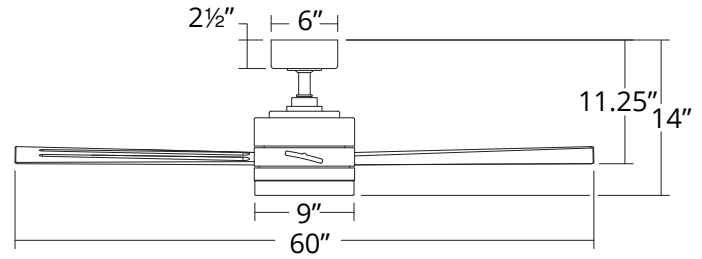

WYND
FR-W1801-60L
60" Ceiling Fan

MODERN FORMS
SMART FANS

PRODUCT DESCRIPTION

Transitional style meets smart technology with this versatile smart fan available in four weather-resistant finishes as well as a 316 marine-grade stainless steel for harsh outdoor climates. The 42" style is ideal for patios and breakfast nooks, while the 52" and 60" versions are perfect for living rooms and large bedrooms. The LED luminaire, powered by WAC, takes this design from beautiful to brilliant. Connect with our exclusive Modern Forms app for even more life enhancements.

FEATURES

- 6 fan speeds through both Summer and Winter Modes
- Silent DC motor
- Includes BT remote control
- Optional wall control for 3, 4-way control sold separately
- Compatible with Modern Forms app

AIRFLOW/ENERGY EFFICIENCY

Weighted-Average/High Airflow CFM:	5320/7516
Weighted-Average/High Energy Use (W):	27/35
Estimated Yearly Energy Cost ($):	7
Weighted-Average/High Efficiency (CFM/W):	199/184
Max RPM:	125

ORDER NUMBER

Model	Housing	Blade
FR-W1801-60L	BZ <i>Bronze</i>	BZ <i>Bronze</i>
	GH <i>Graphite</i>	WG <i>Weathered Gray</i>
	MB <i>Matte Black</i>	MB <i>Matte Black</i>
	MW <i>Matte White</i>	MW <i>Matte White</i>
	SS <i>Stainless Steel</i>	SS <i>Stainless Steel</i>

Example: **FR-W1801-60L-MW**

For 2700K add "-27" ; for 3500K add "-35" before the finish: **FR-W1801-60L-27-MW**

*Results may vary based on application and surroundings.

*This fan comes uni-pack - blade select options are not available

The Modern Forms app synchronizes seamlessly with smart home devices you already own

modernforms.com
Phone (800) 526.2588
Fax (800) 526.2585

Headquarters/Eastern Distribution Center
44 Harbor Park Drive
Port Washington, NY 11050

Central Distribution Center
1600 Distribution Ct
Lithia Springs, GA 30122

Western Distribution Center
1750 Archibald Avenue
Ontario, CA 91760

SPECIFICATIONS

1. **Construction:** Aluminum, ABS
   Blade: 13° Pitch, 60" sweep
   Downrod: 1" O.D. x 6"H included
   Mounting Slope: Up to 32°
   Wire: 80"
   Hanging Weight: 19 lbs
   Total Power: 59.5W
   Standards: UL/cUL Wet Location listed, Title 24 JA8-2016
   Compliant, Title 20, Energy Star rated
   Motor Type: 125 x 30 sensorless DC motor

WIRELESS PERFORMANCE

1. **Wi-Fi Range:** Up to 150 ft*
   Bluetooth Range: Up to 150 ft*

LUMINAIRE PERFORMANCE

1. **Light Source:** LED
   Light Wattage: 19.5W
   Lumens/Delivered Lumens: 1600/846
   Dimming: Integrated
   CRI: 90
   Color Temperature: 3000K (2700K/3500K options available)
   Rated Life: 50,000 hours