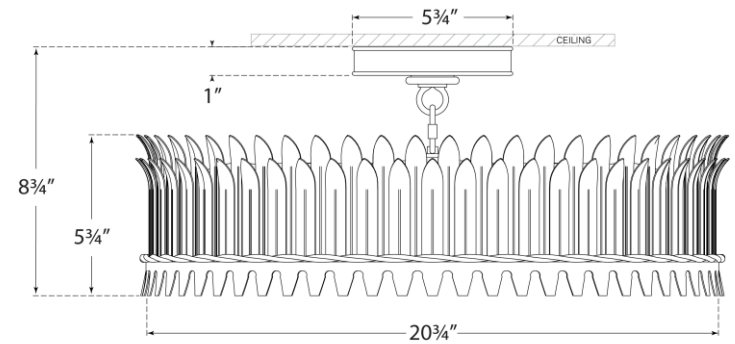

TEAR SHEET

Leslie 21" Semi-Flush

Item # SK 4207GI

Designer: Suzanne Kasler

Height: 8.75"

Width: 20.75"

Canopy: 5.75" Round

Finishes: BSL, GI

Glass Options: FG

Socket: 5 - E12 Candelabra

Wattage: 5 - 6.5 LED B11

Weight: 14 Pounds

Front View

Top View