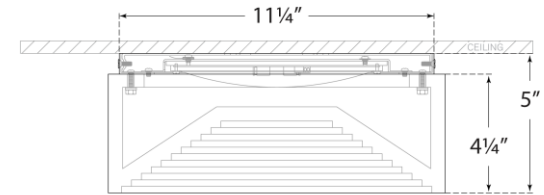

TEAR SHEET

Otto Medium Flush Mount

Item # KW 4902AB-ALB

Designer: Kelly Wearstler

Height: 5"

Width: 12"

Canopy: 11.25" Round

Finishes: AB, BZ, PN

Glass Options: ALB

Socket: Dedicated LED

Wattage: 30w (2400lm)

Weight: 17 Pounds

Note: Alabaster is a Natural Stone | Variations in Color and Texture are Expected

Side View

Bottom View