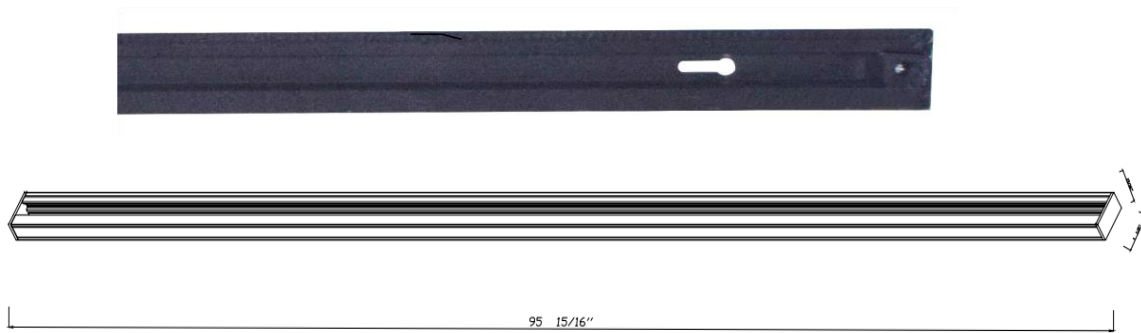

TKL8BK

Track Liner

8 Feet Matte Black Track Line for lighting track heads

PRODUCT DESCRIPTION

SPECIFICATIONS:

Miniature extruded aluminum channel

Push-in connectors

Solid, 12-gauge copper conductors in PVC insulators

Separate, full-length ground conductor

Available in white, black, silver, bronze and natural metal

Compatible with most common 3-wire systems

Rated for maximum of 2400 watts

Visual polarity groove indicates proper electrical installation

Size is only 13/16" high X 1-1/2" wide

Can be field cut to desired length

Includes dead end cap and mounting hardware

120V line voltage only

Length: 8 feet

Finishes: Matt Black

Dimension: 0.8" x 95.9" 1.5"