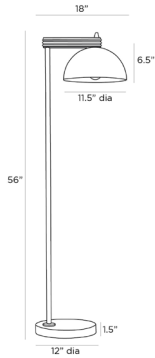

ARTERIOS

THEA FLOOR LAMP

PFI03
H: 56 IN, W: 12 IN, D: 18 IN
Blackened Iron, Iron
Contract Suitable As Is

Drawing inspiration from antique streetlamps, the Thea is reimagined with contemporary styling. Constructed in a C-shape silhouette, the task lamp is created in forged blackened iron, with a domed shade suspending from a lime-washed wood swing arm. Finish will vary.

APPEARANCE

Material	Iron, Wood
Finish	Blackened Iron, Limewash
Finish Will Vary	true
Top Coat/Sealant	true

DIMENSIONS

Shade	Dia: 11.50 IN, Side: 6.5 IN
Base	H: 1.5 IN, Dia: 12.00 IN
Foot Print	Dia: 12.00 IN

WIRING

Rating	Indoor Only
Suggested Bulb Type	A19
Tilt Test	10 Degrees - AU
Cord	10 FT, Back of Lamp Base, Clear/Silver, SPT-2
Socket	1, Clear, Type A - E26
Switch	On Line, On/Off Push Button
Maximum Watt	60
Voltage	110-120 V