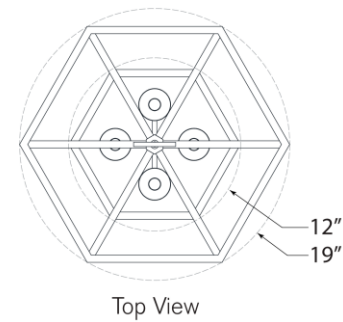

TEAR SHEET

Darlana Medium Hexagonal Lantern

Item # CHC 5227PN

Designer: Chapman & Myers

Height: 21.25"

Width: 19"

Canopy: 5.5" Round

Finishes: AB, AI, GI, PN

Socket: 4 - E12 Candelabra

Wattage: 4 - 5.5 LED C11

Weight: 10 Pounds

Top View

Side View