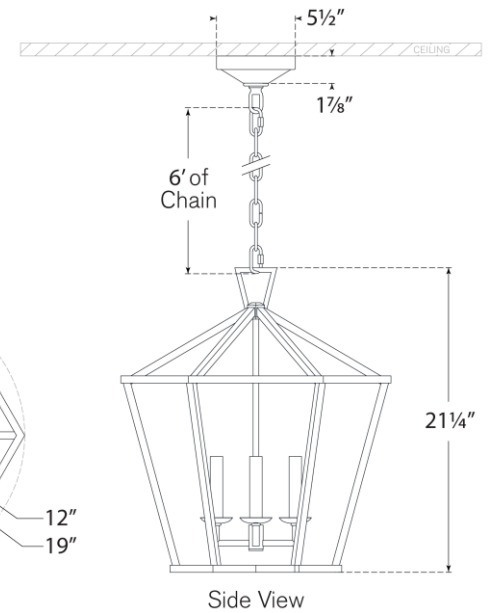

TEAR SHEET

Darlana Medium Hexagonal Lantern

Item # CHC 5227PN

Designer: Chapman & Myers

Height: 21.25"

Width: 19"

Canopy: 5.5" Round

Finishes: AB, AI, GI, PN

Socket: 4 - E12 Candelabra

Wattage: 4 - 5.5 LED C11

Weight: 10 Pounds

Top View

Side View