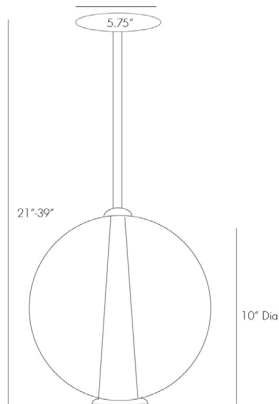

## CAVIAR ADJUSTABLE MEDIUM PENDANT

LAURA KIRAR

DK49911  
 H: 21 IN, Dia: 10.00 IN  
 Polished Nickel, Clear Glass  
 Contract Suitable As Is

Laura Kirar hit a grand slam when she designed the Caviar lighting collection. This is the medium sized 1 light polished nickel pendant with clear glass globe. It is also available in 2 other finishes...DK49912 brown nickel and DK49927 Rose gold.

### DIMENSIONS

Pendant	Dia: 10.00 IN
Minimum Hanging Height	21 IN
Maximum Hanging Height	39 IN
Canopy	H: 1.5 IN, Dia: 5.75 IN

### WIRING

Rating	Indoor Only
Cord	4 FT, Clear/Silver, SPT-2
Socket	1, Type B--E12 Other
Photographed Bulb	Clear Bent Tip Candelabra Bulb
Maximum Watt	40
Voltage	110-120 V

### REPLACEMENT PARTS

Replacement Part 1	PIPE-100
Replacement Part 1 Dim	(1) 6" and (1) 12" rods
Replacement Part 2	PIVOT-200
Replacement Part 2 Dim	1" x 5.75"