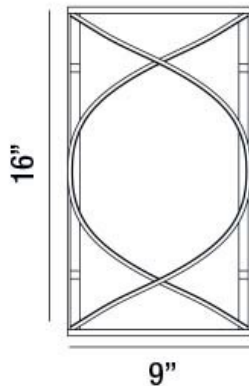

SOLO, 2-LIGHT WALL MOUNT

PRODUCT DETAILS

No.	:	23070-011
Product Color	:	BRUSHED NICKEL
Shade / Accent Colour	:	WHITE FABRIC
Width	:	9"
Height	:	16"
Ext	:	4.5"
Weight	:	2.6lbs

LIGHT SOURCE DETAILS

Number of Bulbs	:	2
Light Source	:	Incandescent
Light Source Type	:	A19
Input Voltage	:	120V
Bulb Voltage	:	120V
Socket Type	:	E26
Wattage	:	60W
Total Wattage	:	120W
Bulb Included	:	No
Dimmable	:	Yes

Options Available

ITEM NO.	FINISH	SHADE
23070-011	BRUSHED NICKEL	WHITE FABRIC

 4 1/2"

TECHNICAL DETAILS

Canopy / Backplate Length	:	12.88"
Canopy / Backplate Height	:	0.5"
Canopy / Backplate Width	:	4.88"
Adjustable Lamp Head	:	No
Approval	:	