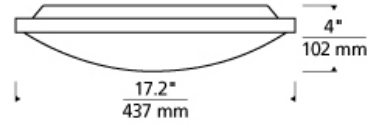

Vance 18 Flush Mount

LED ADA T20

DESCRIPTION

The universally appealing Vance 18 LED ceiling light from Tech Lighting exudes a clean contemporary style. This ceiling light fixture features a thin, direct-mount metal body in your choice of on-trend finishes such as on-trend Aged Brass, stylish Satin Nickel and classic polished Chrome to ensure coordination with virtually any interior design theme. A frosted glass diffuser effectively controls the highly capable LED light source within, which is fully dimmable to help you create the desired ambiance in suitable applications such as bedroom lighting, bathroom lighting, hallway lighting and foyer lighting. To further its appeal and utility, the Vance ceiling light is offered in three progressive sizes including 13" and 24" for standard ceiling applications as well as large rooms and high ceilings lighting applications. Includes 33 watt, 1692 delivered lumen, 2700K or 3000K LED module. May be wall or ceiling mounted. Dimmable with low-voltage electronic or triac dimmer.

INSTALLATION

This product can mount to either a 4" square electrical box with round plaster ring or an octagonal electrical box (not included).