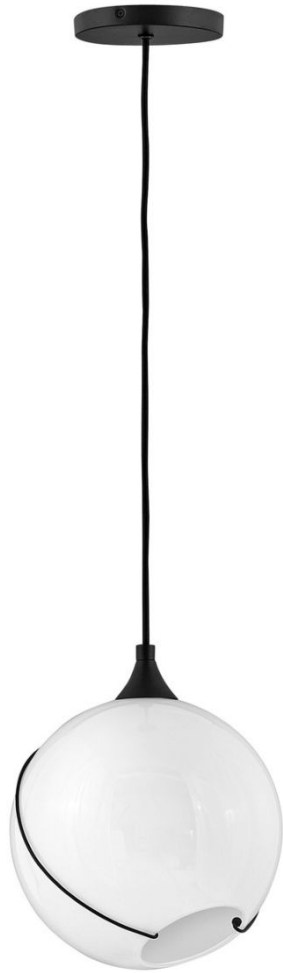

lisa mcdennon
COLLECTION

SKYE

30303BLK-WH

SMALL PENDANT

Mesmerizingly asymmetrical with a mid-century modern flair, Skye showcases a single or cluster of glass globes, each encircled with a slender ring. Each opening is off-center and the globes fall to different lengths, with Heritage Brass or Black details pulling the look together perfectly.

DETAILS	
FINISH:	Black
MATERIAL:	Steel
GLASS:	Cased Opal
SLOPE DEGREE:	90
DIMMABLE:	YES, WITH DIMMABLE LAMP (NOT INCLUDED)

DIMENSIONS	
WIDTH:	10.8"
HEIGHT:	12.8"
WEIGHT:	4.4lb

LIGHT SOURCE	
LIGHT SOURCE:	Socketed
WATTAGE:	1-10w Med. LED, 100w Equiv.
VOLTAGE:	120v

MOUNTING	
CANOPY:	6.25" Dia.
LEAD WIRE:	1 X 120"

SHIPPING	
CARTON LENGTH:	13.5
CARTON WIDTH:	13.5
CARTON HEIGHT:	15.8
CARTON WEIGHT:	6.4

PRODUCT DETAILS:

- This item may be hung on a sloped ceiling
- Suitable for use in dry (indoor) locations as defined by NEC and CEC. Meets United States UL Underwriters Laboratories & CSA Canadian Standards Association Product Safety Standards.
- The Lisa McDennon Collection offers a striking mix of edgy, sculptural silhouettes that incorporate modern, organic elements and luxe materials, brought to life by her innovative and original point of view.
- Eclectic style that mixes unconventional elements. Unique and sophisticated designs that feel modern and vintage at the same time.