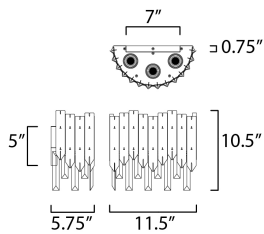

PRODUCT DESCRIPTION

An exquisite collection featuring V-shaped stainless panels that trace a drum shade along cascading rows of Beveled Crystal prisms. The crystal shimmers under the light of replaceable LED reflector lamps. This updated crystal design will be at home in anywhere from traditional to contemporary settings.

MEASUREMENTS

DIMENSION : 10.5" L x 11.45" W x 10.5" H x 5.75" Ext
 MAX OAH : 5" W x 0.75" H
 HANGING WEIGHT : 4.18 lb

LAMPING

INPUT VOLTAGE : 120V
 LUMENS : 1,350 Rated (1,250 Del.)
 BULB : 3 x 7W LED GU10 , 21W Total
 BULB INCLUDED : (Included)
 DIMMABLE : Y
 CRI : 90 CRI
 COLOR_TEMP : 3000K
 LIGHTING_DIRECTION : Indirect