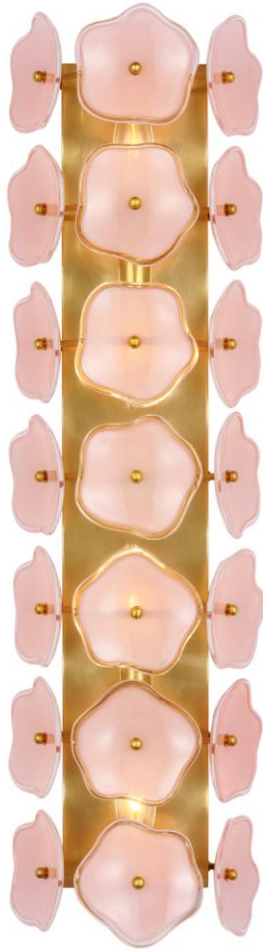

TEAR SHEET

Leighton 28" Sconce

Item # KS 2068SB-BLS

Designer: kate spade new york

Height: 28"

Width: 7.75"

Extension: 4"

Backplate: 4.5" x 25.25" Rectangle

Finishes: PN, SB

Glass Options: BLS, CRE

Socket: 4 - E12 Candelabra

Wattage: 4 - 6.5 LED B11

Weight: 12 Pounds