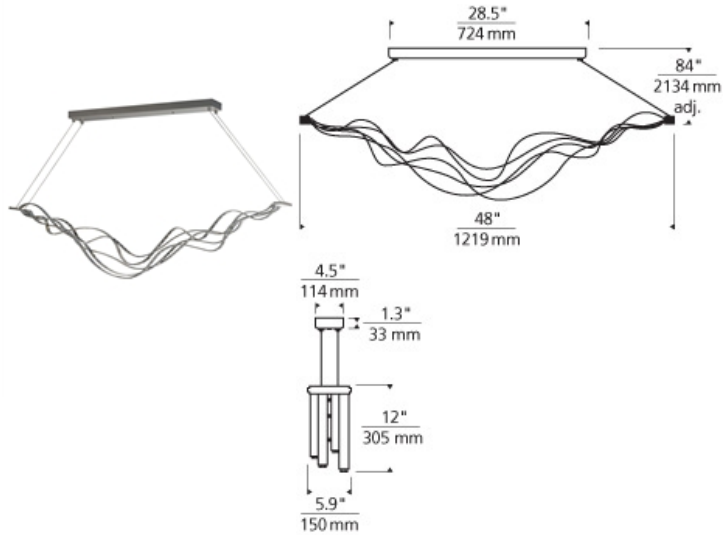

LINEAR SUSPENSION

Surge Linear Suspension

DESCRIPTION

The graceful force of ocean waves is captured as each of its individual bands gently undulates and combines to form a striking and powerful fixture—further enhanced by its ultra-slim LED profile. Downward and upward facing LED strips provides downlight and uplight to create layers of illumination. To empower lighting designers to create unique applications, fixtures can be linked together end-to-end to create longer, continuous runs using optional Mechanical Connector. Includes 75 watts of LED (63 watts, 4200 net lumens of downlight and 12 watts, 800 net lumens of uplight), 3000K. Ships with six feet of field-cutttable cable. Dimmable with low-voltage electronic dimmer.

INSTALLATION

This product can mount to either a 4" square electrical box with round plaster ring or an octagonal electrical box (not included).

WEIGHT

21.00lb / 9.53kg ±

ORDERING INFORMATION

700LSSSURG FINISH