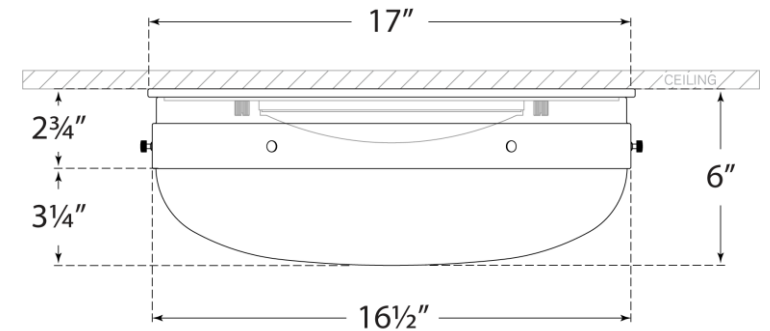

## Hicks Medium Flush Mount

Item # TOB 4064PN-WG

Designer: Thomas O'Brien

Height: 6"

Width: 17"

Canopy: 17" Round

Finishes: AN, BZ/HAB, HAB, PN

Glass Options: WG

Socket: Dedicated LED

Wattage: 36w (2800lm)

Weight: 21 Pounds

Side View