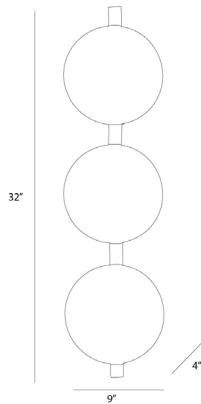

ARTERIOS

DIESEL SCONCE

42080
H: 32 IN, W: 9 IN, D: 4 IN
Vintage Brass
Contract Suitable As Is

A natural iron flat bar anchors three vintage brass hammered plates in this six-light sconce. Each disc conceals two sockets, so light will emanate evenly from each side. Mount across the top of a mirror in the powder room or on either side of a mirror in the hallway.

APPEARANCE

Material	Brass, Iron
Finish	Antique Brass, Natural
Finish Will Vary	true
Top Coat/Sealant	true

DIMENSIONS

Center Of Mount From Btm	16 IN
Backplate	Dia: 6.00 IN, D: 1 IN
Mount	Dia: 4.00 IN

WIRING

Rating	Indoor Only
Cord	1 FT, Clear/Silver, SVT
Socket	6, Type A- E26 Keyless
Maximum Watt	25
Voltage	110-120 V

CERTIFICATIONS

Certifications	Mexico European Union, United Arab Emirates, United States, Canada
----------------	-----------------------------------------------------------------------

COMPLIANCY

UL/ETL	Yes
CB	Yes
RoHS	true

SHIPPING

Product Weight	6 LBS
Gross Weight 1	13 LBS
Shipping Box 1	H: 8 IN, L: 32 IN, W: 10 IN

ADDITIONAL INFO

Features	ADA
Hanging Orientation	Horizontal and Vertical