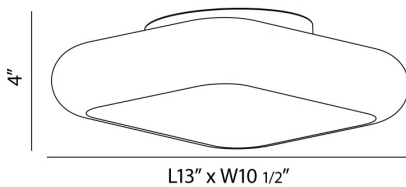

ALMA, 13" CEILING MOUNT

PRODUCT DETAILS

No.	:	26631-011
Product Color	:	BRONZE
Product Material	:	METAL
Shade / Accent Colour	:	OPAL WHITE
Shade / Accent Material	:	GLASS
Length	:	13"
Width	:	10.5"
Height	:	4"
Weight	:	3.9lbs

LIGHT SOURCE DETAILS

Light Source Type	:	INTEGRATED LED
Input Voltage	:	120V
Bulb Voltage	:	120V
Total Wattage	:	16W
Total Lumen	:	1300lm
Kelvin	:	3000K
CRI	:	85+
Dimmable	:	Yes

Options Available

ITEM NO.	FINISH	SHADE
26631-011	BRONZE	OPAL WHITE
26631-028	SATIN NICKEL	OPAL WHITE

TECHNICAL DETAILS

Canopy / Backplate Height	:	1"
Canopy / Backplate Dia.	:	6.75"
Adjustable Lamp Head	:	No
Approval	:	

PROJECT INFORMATION

 Job Name: Date: Type:

 Comments: