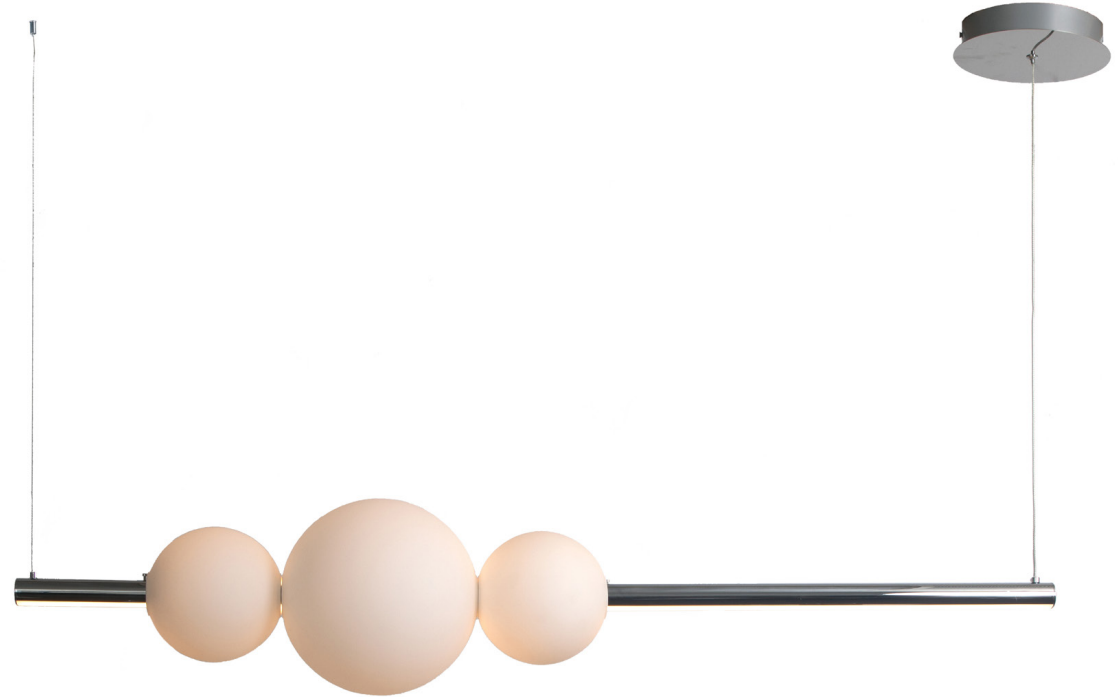

ABRA MODEL 10024PN-CH
FAMILY NAME Orb

Linear Bar Pendant with Up-Down Illumination and 3 Opal Glass Orbs
 UPC 00810035191563

FIXTURE MATERIAL

Frame Material	Finishes Available	Diffuser	Finish
Steel	BN-Brushed Nickel CH-Chrome, BL-Black	Glass	Opal

DIMENSIONS IN INCHES

Fixture		1 Glass	2 Glass	Cable	Canopy	
Length	Width	Diameter		Length	Diam	Depth
47.25	8.7	8.6	5.3	120	4.75	0.75

CERTIFICATION

Label	Location	Rating
cETL	Ceiling	Dry Location

LAMPING

Lamp Type	Lamp qty	Wattage	Max Wattage	Base	Kelvin	CRI	Initial Lumen's	Delivered Lumen's	Voltage
LED	2	24w 10w	34w	Modules	3000k	90	2890	Est 2023	120v

COMPATIBLE DIMMER'S

CL, ELV

J-BOX TYPE

Octagonal

SUPPLIED

--

SPECIAL NOTES

--