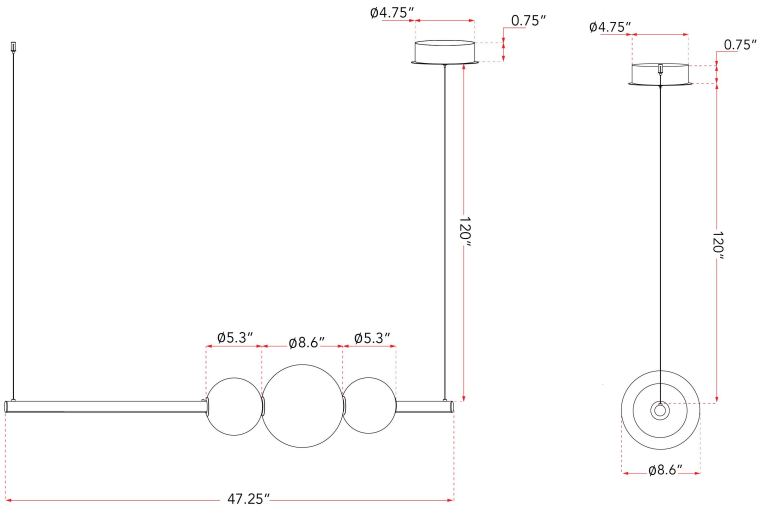

ABRA MODEL 10024PN-CH
FAMILY NAME Orb

Linear Bar Pendant with Up-Down Illumination and 3 Opal Glass Orbs
 UPC 00810035191563

FIXTURE MATERIAL

Frame Material	Finishes Available	Diffuser	Finish
Steel	BN-Brushed Nickel CH-Chrome, BL-Black	Glass	Opal

DIMENSIONS IN INCHES

Fixture		1 Glass	2 Glass	Cable	Canopy	
Length	Width	Diameter		Length	Diam	Depth
47.25	8.7	8.6	5.3	120	4.75	0.75

CERTIFICATION

Label	Location	Rating
cETL	Ceiling	Dry Location

LAMPING

Lamp Type	Lamp qty	Wattage	Max Wattage	Base	Kelvin	CRI	Initial Lumen's	Delivered Lumen's	Voltage
LED	2	24w 10w	34w	Modules	3000k	90	2890	Est 2023	120v