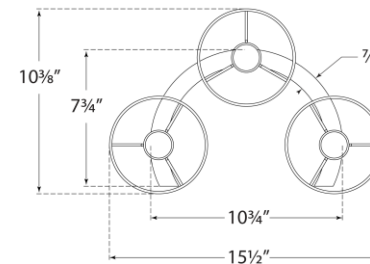

TEAR SHEET

Aimee Floor Lamp

Item # SK 1550PN-L

Designer: Suzanne Kasler

Height: 67.75"

Width: 15.5"

Base: 7.75" x 10.75" Semi-Circle

Finishes: BZ/HAB, PN

Shade Treatments: L

Shade Details: 5.5" x 5.5" x 10.5"

Socket: 3 - E26 Keyless w/ Foot Switch

Wattage: 3 - 60 T10

Weight: 18 Pounds

Top View

Front View