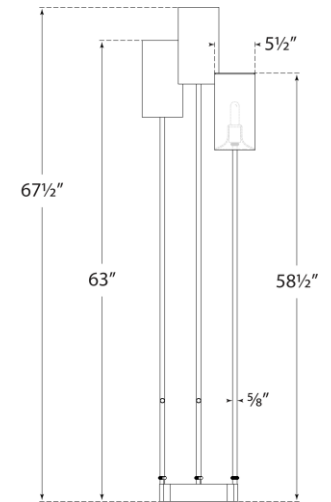

TEAR SHEET

Aimee Floor Lamp

Item # SK 1550PN-L

Designer: Suzanne Kasler

Height: 67.75"

Width: 15.5"

Base: 7.75" x 10.75" Semi-Circle

Finishes: BZ/HAB, PN

Shade Treatments: L

Shade Details: 5.5" x 5.5" x 10.5"

Socket: 3 - E26 Keyless w/ Foot Switch

Wattage: 3 - 60 T10

Weight: 18 Pounds

Top View

Front View