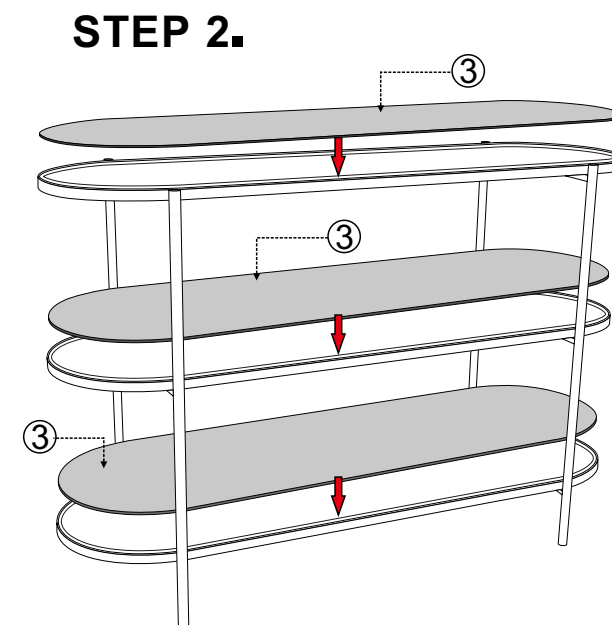

MOE'S

h o m e c o l l e c t i o n

ASSEMBLY INSTRUCTIONS.

LOZZ CONSOLE TABLE

KK-1027-02

THANK YOU FOR YOUR PURCHASE!

PARTS AND HARDWARE.

NOTES.

Thank you for purchasing this quality product! Be sure to check all packing material carefully for small part that may have come loose inside the carton during shipping.

CAUTION: The item is heavy, assembly should be performed by two people.