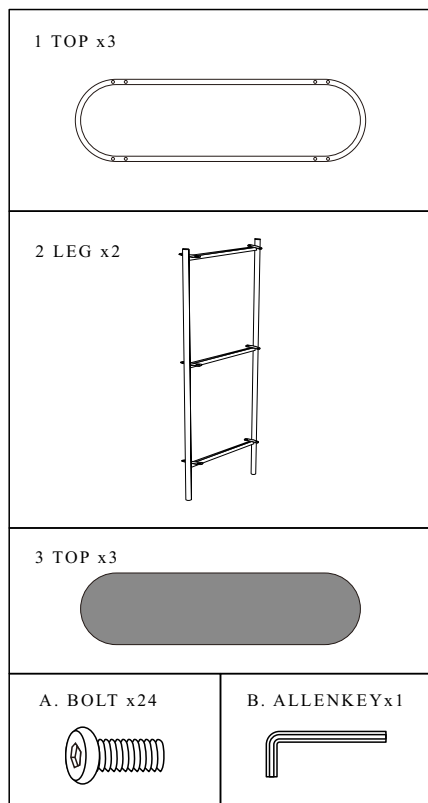

MOE'S

h o m e c o l l e c t i o n

ASSEMBLY INSTRUCTIONS.

LOZZ CONSOLE TABLE

KK-1027-02

THANK YOU FOR YOUR PURCHASE!

PARTS AND HARDWARE.

NOTES.

Thank you for purchasing this quality product! Be sure to check all packing material carefully for small part that may have come loose inside the carton during shipping.

CAUTION: The item is heavy, assembly should be performed by two people.