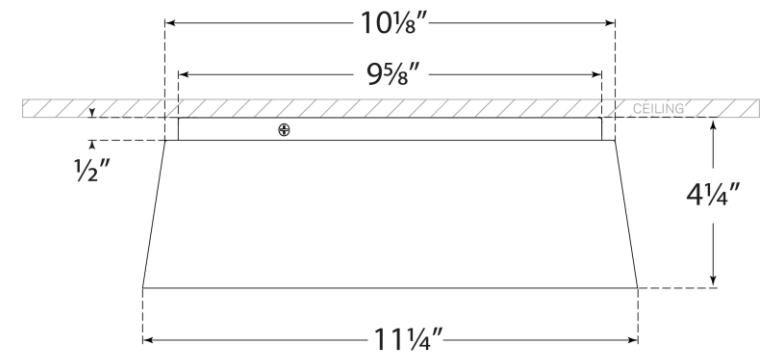

TEAR SHEET

Halo Small Flush Mount

Item # BBL 4094BSL

Designer: Barbara Barry

Height: 4.25"

Width: 11.25"

Canopy: 10" Round

Finishes: BLK, BSL, G, WHT

Socket: Dedicated LED

Wattage: 27w (2200lm)

Weight: 4 Pounds

Side View