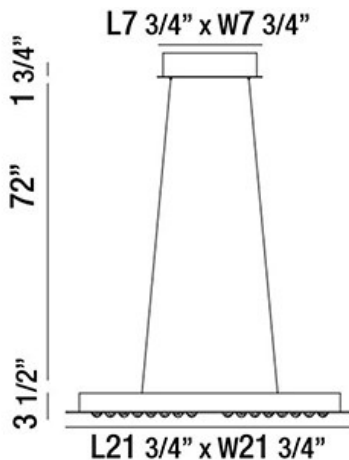

DENSO, 22" SQUARE CHANDELIER

PRODUCT DETAILS

No.	:	29117-017
Product Color	:	CHROME
Product Material	:	METAL
Shade / Accent Colour	:	CLEAR
Shade / Accent Material	:	CASTED PIESTRA GLASS
Length	:	21.75"
Width	:	21.75"
Height	:	3.5"
Overall Height	:	77.25"
Weight	:	29.7lbs

LIGHT SOURCE DETAILS

Light Source Type	:	INTEGRATED LED
Input Voltage	:	120V
Bulb Voltage	:	120V
Total Wattage	:	96W
Total Lumen	:	11500lm
Kelvin	:	3000K
CRI	:	80+
Dimmable	:	Yes

Options Available

ITEM NO.	FINISH	SHADE
29117-017	CHROME	CLEAR

TECHNICAL DETAILS

Light Direction	:	Down
Hanging Support Type	:	AIRCRAFT CABLE
Hanging Support Length	:	72"
Canopy / Backplate Length	:	7.75"
Canopy / Backplate Height	:	1.75"
Canopy / Backplate Width	:	7.75"
Adjustable Lamp Head	:	No
Location	:	DRY
Approval	:	