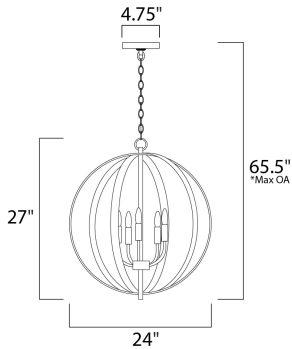

\*max overall height

**MEASUREMENTS**

- DIMENSION : 24" L x 24" W x 27" H
- MAX OAH : 65.5" OAH
- CANOPY : 4.75" W x 0.75" H x 4.75" L
- HANGING WEIGHT : 10.75 lb

**LAMPING**

- LUMENS : 0 Rated
- BULB : 5 x 60W Incandescent E12 Candelabra , 300W Total
- BULB INCLUDED : (Not Included)
- DIMMABLE : Yes