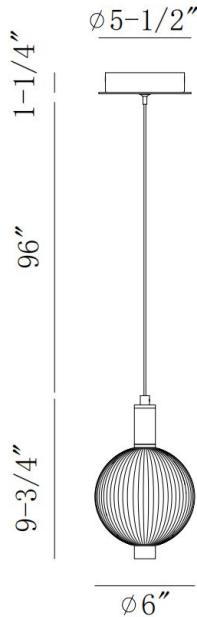

PALMAS, 10IN INTEGRATED LED MINI PENDANT

PRODUCT DETAILS

No.	:	47189-027
Product Color	:	POLISHED NICKEL
Product Material	:	NICKEL
Shade / Accent Colour	:	OPAL
Shade / Accent Material	:	GLASS
Width	:	6"
Diameter	:	6"
Height	:	10"
Weight	:	2.5LBS
Shade Diameter	:	6"

LIGHT SOURCE DETAILS

Light Source Type	:	INTEGRATED LED
Total Wattage	:	12.2W
Delivered Lumens	:	737LM
Kelvin	:	3000K
CRI	:	90
Dimmable	:	YES

OPTIONS AVAILABLE

ITEM NO.	FINISH	SHADE
47189-010	GOLD	SMOKE
47189-027	POLISHED NICKEL	OPAL

TECHNICAL DETAILS

Hanging Support Type	:	AIRCRAFT CABLE
Canopy / Backplate Height	:	1.25"
Canopy / Backplate Dia.	:	5"
IP Rating	:	IP22
Title 24	:	YES
Beam Angle	:	360

PROJECT INFORMATION

Job Name: Date: Type: