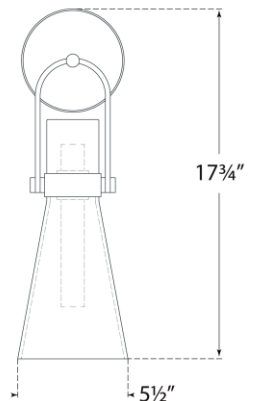

## Larkin Medium Conical Bracketed Sconce

Item # IKF 2450HAB-CG

Designer: Ian K. Fowler

Height: 17.75"

Width: 5.5"

Extension: 7"

Backplate: 5.25" Round

Finishes: BZ, HAB, PN

Glass Options: CG

Socket: Dedicated LED

Wattage: 10w (1200lm)

Weight: 5 Pounds

Note: UL Only

Top View

Side View

Front View