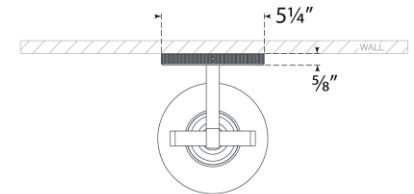

## Larkin Medium Conical Bracketed Sconce

Item # IKF 2450HAB-CG

Designer: Ian K. Fowler

Height: 17.75"

Width: 5.5"

Extension: 7"

Backplate: 5.25" Round

Finishes: BZ, HAB, PN

Glass Options: CG

Socket: Dedicated LED

Wattage: 10w (1200lm)

Weight: 5 Pounds

Note: UL Only

Top View

Side View

Front View