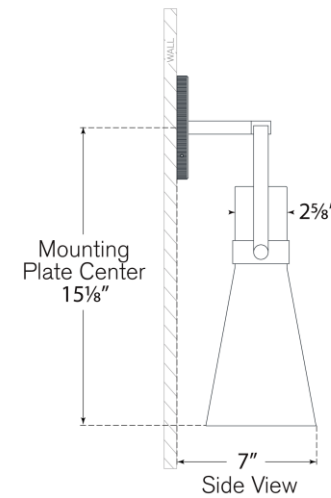

## Larkin Medium Conical Bracketed Sconce

Item # IKF 2450HAB-CG

Designer: Ian K. Fowler

Height: 17.75"

Width: 5.5"

Extension: 7"

Backplate: 5.25" Round

Finishes: BZ, HAB, PN

Glass Options: CG

Socket: Dedicated LED

Wattage: 10w (1200lm)

Weight: 5 Pounds

Note: UL Only

Top View

Side View

Front View